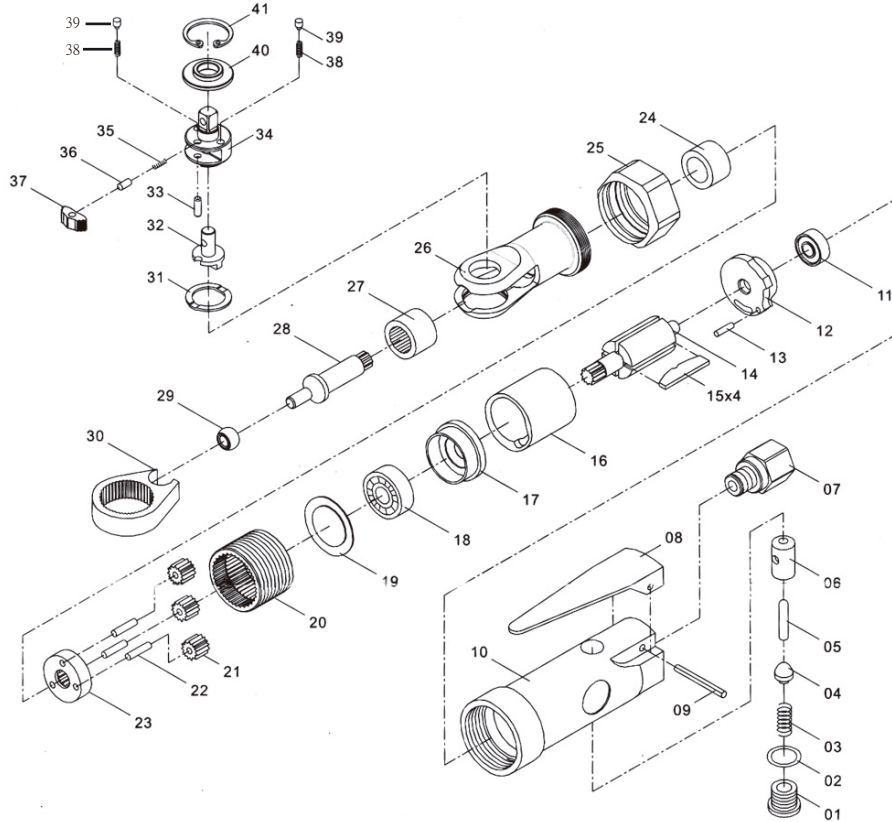

**Astro Pneumatic  
Tool Company**

372 Old US Highway 52 South  
Mount Airy, NC 27030

Model:

**1214** (1/4" Drive)  
**1238** (3/8" Drive)

Product Type:

**SLIM HEAD STUBBY  
RATCHET WRENCH**

## PARTS BREAKDOWN

Call 1.800.221.9705 for questions concerning performance of the product or other inquiries.

## Parts List

Index No.	Part No.	Description	Qty
1	1214-01	Plug	1
2	1214-02	O-Ring	1
3	1214-03	Throttle Valve Spring	1
4	1214-04	Valve	1
5	1214-05	Valve Stem	1
6	1214-06	Valve Bushing	1
7	1214-07	Air Inlet Bushing	1
8	1214-08	Throttle Lever	1
9	1214-09	Spring Pin	1
10	1214-10	Handle	1
11	1214-11	Ball Bearing	1
12	1214-12	Rear End Plate	1
13	1214-13	Spring Pin	1
14	1214-14	Rotor	1
15	1214-15	Rotor Blade	4
16	1214-16	Cylinder	1
17	1214-17	Front End Plate	1
18	1214-18	Ball Bearing	1
19	1214-19	Washer	1
20	1214-20	Internal Gear	1
21	1214-21	Planet Gear	3
22	1214-22	Gear Pivot	3

Index No.	Part No.	Description	Qty
23	1214-23	Gear Plate	1
24	1214-24	Bushing	1
25	1214-25	Clamp Nut	1
26	1214-26	Ratchet Housing	1
27	1214-27	Needle Bearing	1
28	1214-28	Crank Shaft	1
29	1214-29	Drive Bushing	1
30	1214-30	Ratchet Yoke	1
31	1214-31	Washer	1
32	1214-32	Reverse Button	1
33	1214-33	Pawl Pivot	1
34	1214-34	1/4" Ratchet Anvil For Astro #1214	1
34	1238-34	3/8" Ratchet Anvil For Astro #1238	1
35	1214-35	Spring	1
36	1214-36	Spring Cap	1
37	1214-37	Ratchet Pawl	1
38	1214-38	Friction Spring	2
39	1214-39	Post	2
40	1214-40	1/4" Thrust Washer For Astro #1214	1
40	1238-40	3/8" Thrust Washer For Astro #1238	1
41	1214-41	Retaining Ring	1