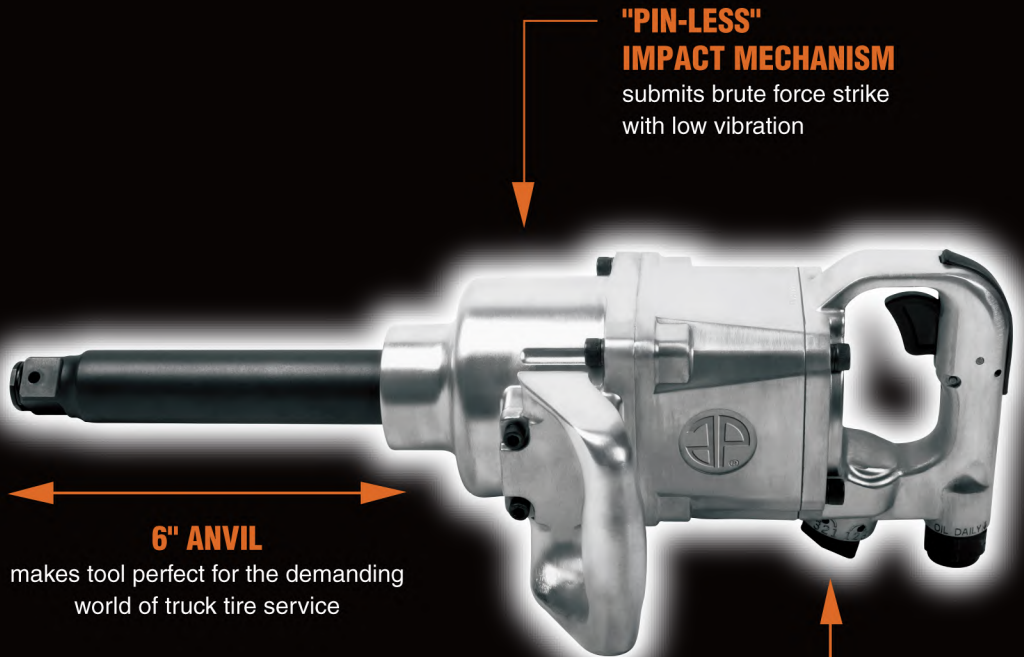

**"PIN-LESS"
IMPACT MECHANISM**
submits brute force strike
with low vibration

6" ANVIL
makes tool perfect for the demanding
world of truck tire service

**SIX-POSITION
POWER MANAGEMENT / REGULATOR
(3 FORWARD & 3 REVERSE)**

SIDE EXHAUST

Model	Square Driver	Free Speed	Max. Torque	Air Hose I.D. Size
1849	1"	4,000rpm	1600ft-lb (2170Nm)	3/4" (19.05mm)
Air Inlet Thread NPT	Avg. Air Consumption	Overall Length	Net Weight	
1/2"	11cfm (312L/min)	20.1" (510mm)	26.5lbs. (12.02kg)	

**IDEAL FOR TIRE WORK ON TRUCKS,
BUSES AND OFF-ROAD EQUIPMENT**

Astro

E-mail : astrotools@astrotools.com
WEBSITE : www.astrotools.com

AIR TOOLS

SHOP EQUIPMENT PAINT & BODY UNDERCAR KIT HYDRAULICS