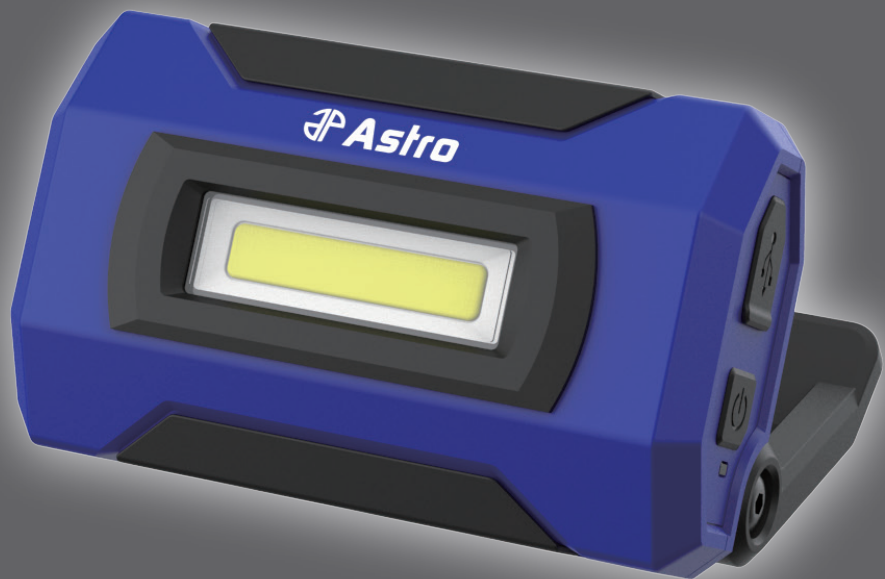

**Model # 100SL**

**1000 LUMEN  
WIRELESSLY  
RECHARGEABLE  
MINI LED  
FLOOD LIGHT**

- **ADJUSTABLE LIGHT OUTPUT, PRESS AND HOLD DIMMING POWER BUTTON FOR 100-1,000 LUMENS**
- **INCLUDES USB-C STYLE CHARGING CABLE AND ADAPTER FOR DIRECT CHARGING OR WIRELESSLY WITH 52SL-WCP MAGNETIC DUAL CHARGING PAD TO CHARGE ONE OR TWO AT A TIME**

Model	Battery specification	Charging 5V2A Type-C	Charging pad
<b>100SL</b>	<b>3.6V 21700 size 4500mAh</b>	<b>2.5hrs</b>	<b>5-6hrs</b>
Operation time	Light output	IP Rating	IK Rating
<b>3-18hrs</b>	<b>100-1,000 lumen</b>	<b>65</b>	<b>07</b>