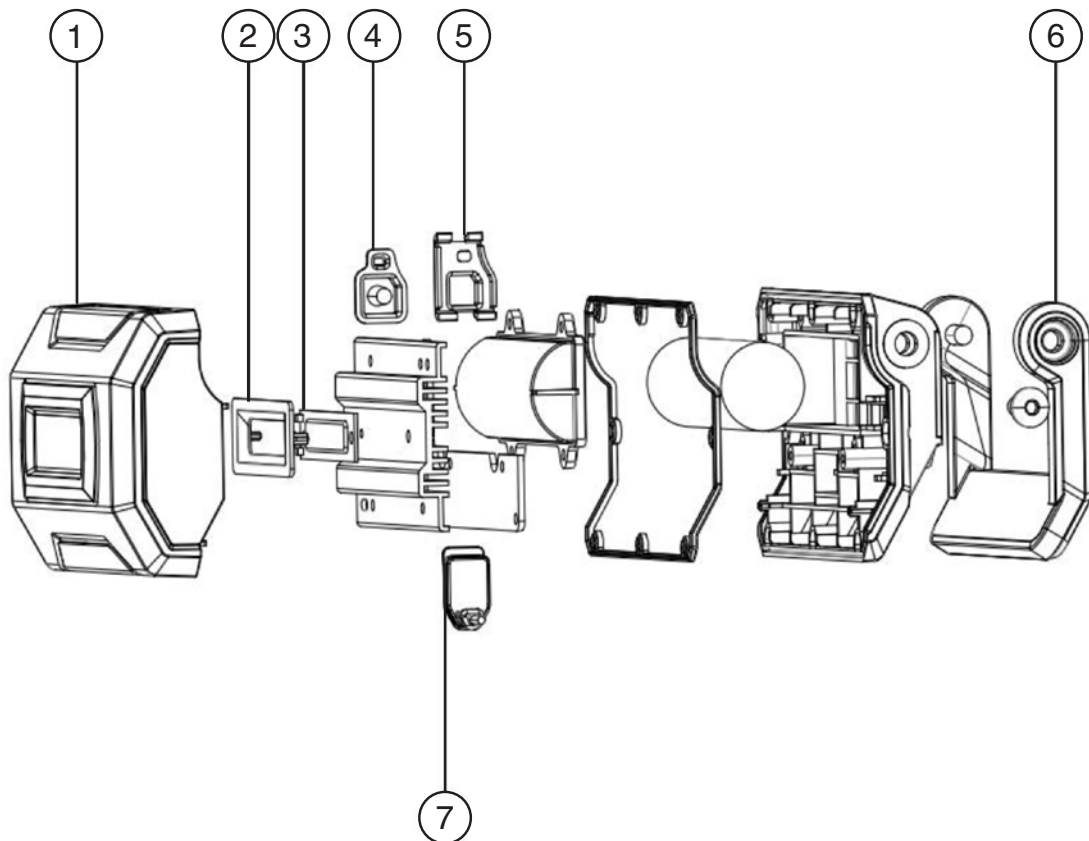

Model:

100SL

Product Type:

**1000 LUMEN WIRELESSLY RECHARGEABLE
MINI LED FLOOD LIGHT**

PARTS BREAKDOWN

Call 1.800.221.9705 for questions concerning performance of the product or other inquiries.

Parts List

<i>Index</i>	<i>Part No.</i>	<i>Description</i>	<i>Qty</i>
1	100SL-01	Front Housing with Transparent Lens	1
2	100SL-02	Reflector	1
3	100SL-03	COB LED	1
4	100SL-04	Switch Button	1
5	100SL-05	Switch Holder	1
6	100SL-06	Bracket	1
7	100SL-07	USB End Cap	1