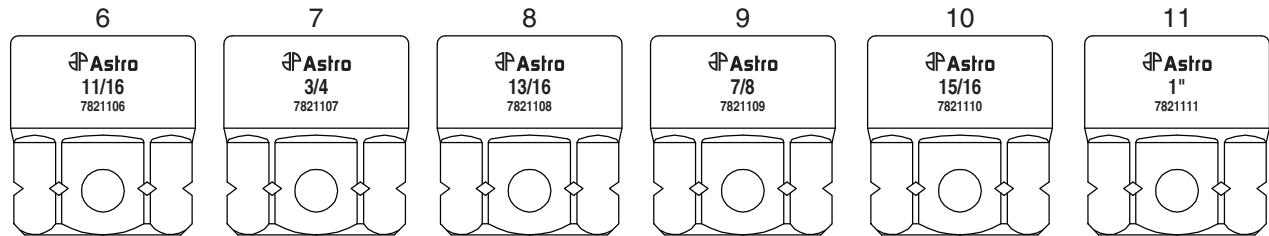

Call 1.800.221.9705 for questions concerning performance of the product or other inquiries.

PARTS BREAKDOWN

Parts List

Index	Part No.	Description	Qty
1	7821101	3/8" Nano Impact Socket	1
2	7821102	7/16" Nano Impact Socket	1
3	7821103	1/2" Nano Impact Socket	1
4	7821104	9/16" Nano Impact Socket	1
5	7821105	5/8" Nano Impact Socket	1
6	7821106	11/16" Nano Impact Socket	1
7	7821107	3/4" Nano Impact Socket	1
8	7821108	13/16" Nano Impact Socket	1
9	7821109	7/8" Nano Impact Socket	1
10	7821110	15/16" Nano Impact Socket	1
11	7821111	1" Nano Impact Socket	1
12	7821112	Aluminum Socket Holder(360mm)	1
13	7831012	Black Rubber Sheath	2