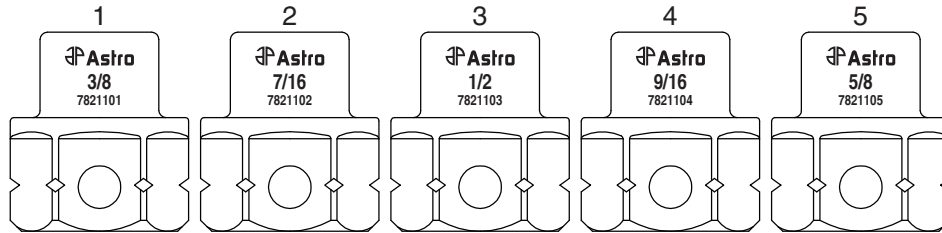

Call 1.800.221.9705 for questions concerning performance of the product or other inquiries.

PARTS BREAKDOWN

Parts List

Index	Part No.	Description	Qty
1	7821101	3/8" Nano Impact Socket	1
2	7821102	7/16" Nano Impact Socket	1
3	7821103	1/2" Nano Impact Socket	1
4	7821104	9/16" Nano Impact Socket	1
5	7821105	5/8" Nano Impact Socket	1
6	7821106	11/16" Nano Impact Socket	1
7	7821107	3/4" Nano Impact Socket	1
8	7821108	13/16" Nano Impact Socket	1
9	7821109	7/8" Nano Impact Socket	1
10	7821110	15/16" Nano Impact Socket	1
11	7821111	1" Nano Impact Socket	1
12	7821112	Aluminum Socket Holder(360mm)	1
13	7831012	Black Rubber Sheath	2