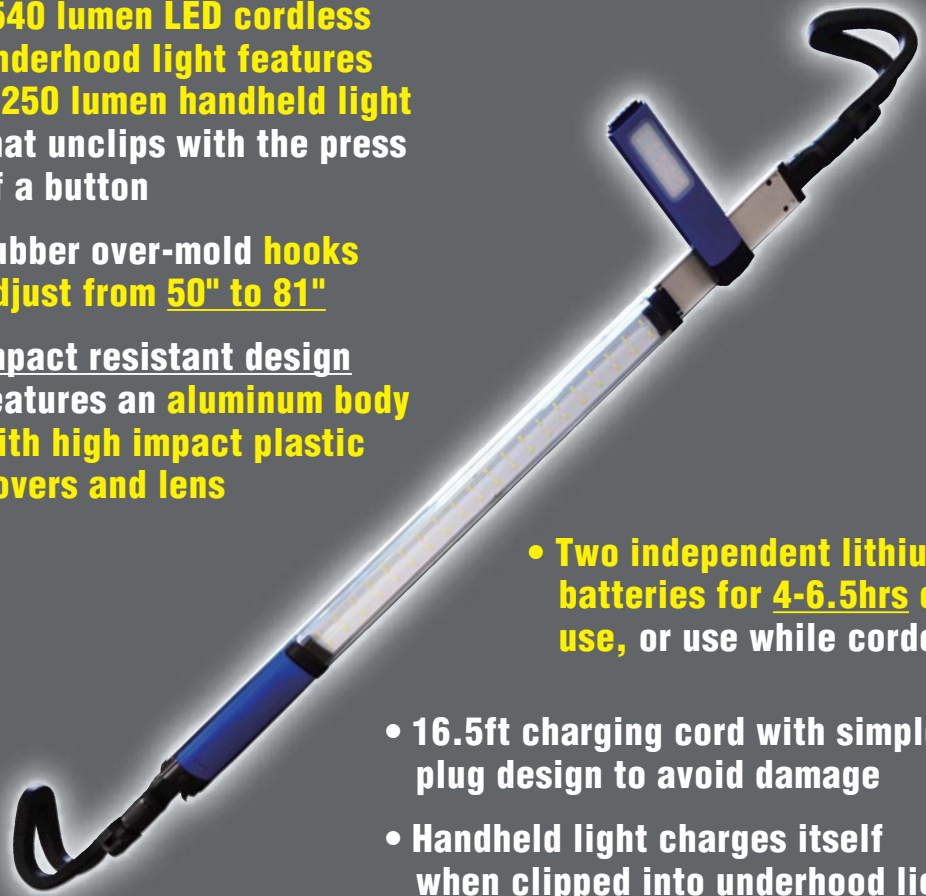

Model # 150SL

**RECHARGEABLE
UNDERHOOD LIGHT
W/ DETACHABLE
HANDHELD LIGHT**

- **1540 lumen LED cordless underhood light features a 250 lumen handheld light that unclips with the press of a button**
- **Rubber over-mold hooks adjust from 50" to 81"**
- **Impact resistant design features an aluminum body with high impact plastic covers and lens**

- **Two independent lithium batteries for 4-6.5hrs of use, or use while corded**

- **16.5ft charging cord with simple plug design to avoid damage**
- **Handheld light charges itself when clipped into underhood light**

Model	Battery	Charger	Charger Time	Net Weight
150SL	(1) 7.4V 5200mAh (1) 7.4V 750mAh	16.5ft 12V / 2.5A	4-5H	4.0lbs

Run Time and Lumens:

Underhood+Handheld	HIGH	LOW
Max Brightness (lm)	1540	
Runtime (h)	4-5hrs (total) 2hrs (at rated output or higher)	6.5h