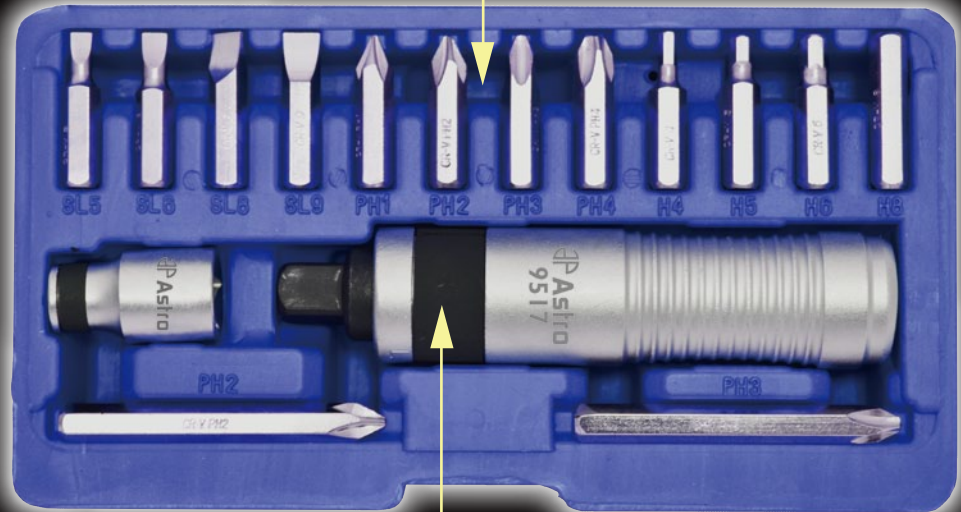

Model # 9517

**16 PIECE
HAND IMPACT
DRIVER SET**

Includes fourteen 5/16" drive hex bits in Flathead, Phillips and Hex sizes, or use the 1/2" drive with your own impact sockets

High grade alloy body transfers impacts from hammer blows into rotational force, breaking free rusted or otherwise frozen bolts and screws

Model	Set included
9517	<ul style="list-style-type: none"> <li style="width: 33%;">☐ Flathead: #5, #6, #8, #9 <li style="width: 33%;">○ Hex: 4mm, 5mm, 6mm, 8mm <li style="width: 33%;">⊕ Phillips: #1, #2, #3, #4 <li style="width: 33%;">⊕ 3" Long Phillips: #2, #3 <li style="width: 33%;">1/2" SQ. to 5/16" Hex Adapter Impact Driver