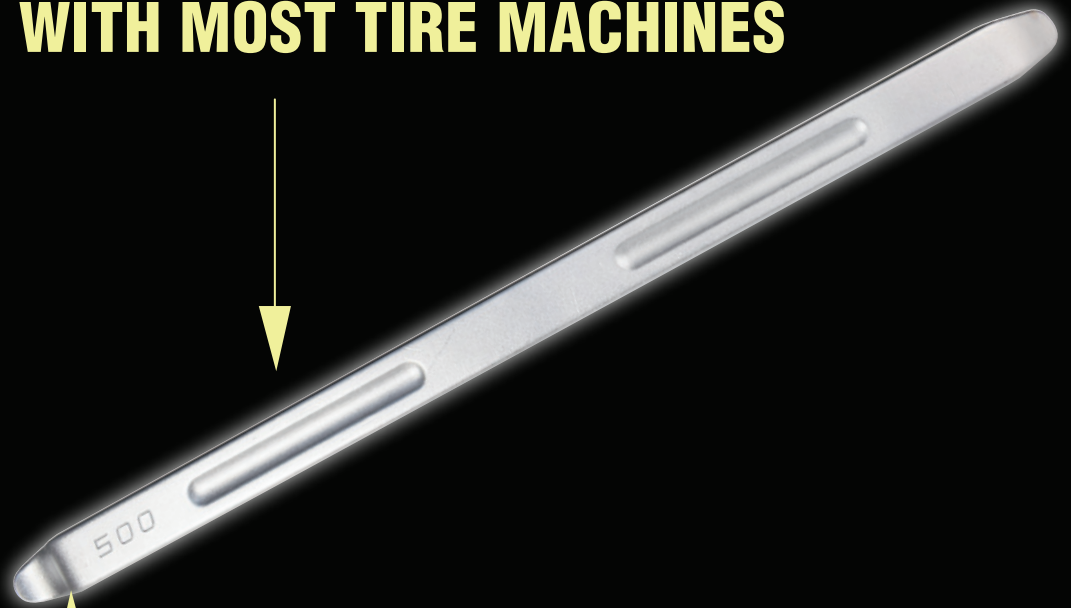

**PROVIDES LEVERAGE TO
SEPERATE MOST TIRES AND WORK
WITH MOST TIRE MACHINES**

Model # 7449

**20" TIRE IRON
SPOON LEVER**

**SPECIALLY DESIGNED TIP
ENGAGES TIRE BEAD SO IT
CAN BE EASILY REMOVED**

SALES AND MARKETING

**POPULAR 20" (500MM) LENGTH
WITH FORGED LONG LASTING
CONSTRUCTION**

**A MUST HAVE FOR ANY TIRE
REPAIR OR SERVICE CENTER**

**Astro Pneumatic
Tool Company**

E-mail : astrotools@astrotools.com

WEBSITE : www.astrotools.com