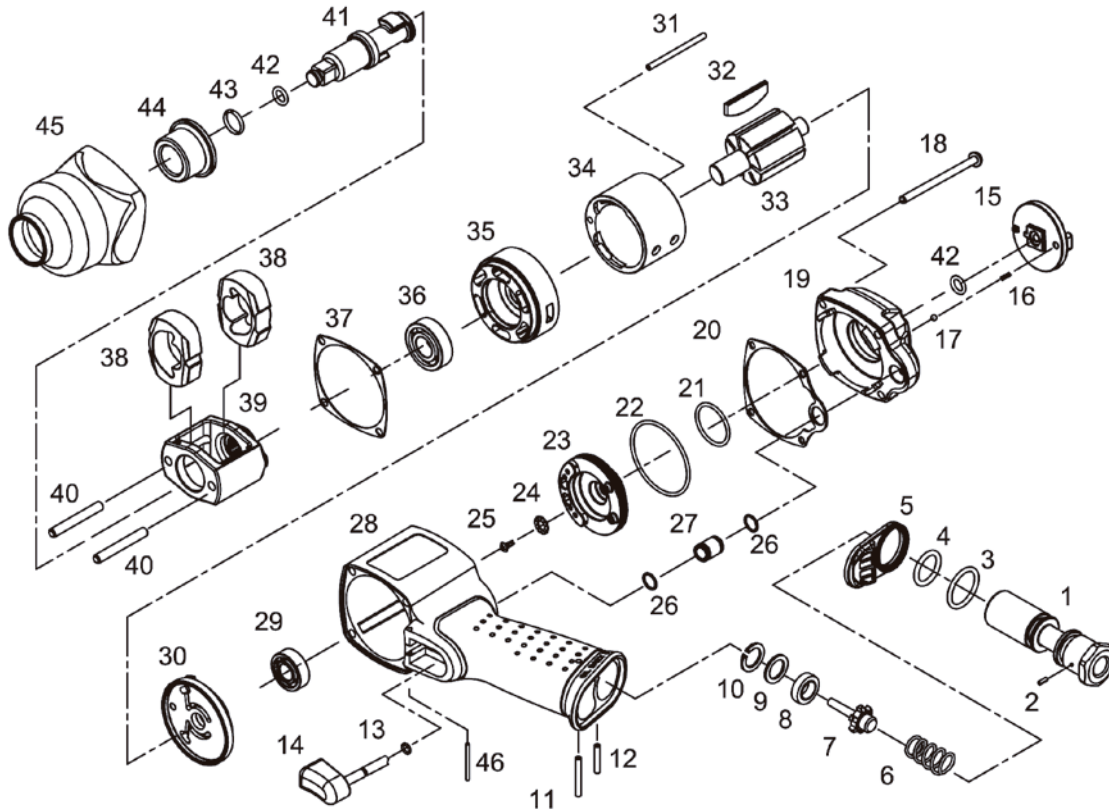

**Astro Pneumatic
Tool Company**

372 Old US Highway 52 South
Mount Airy, NC 27030

Model:
1873

Product Type:
**3/8" COMPOSITE
IMPACT WRENCH**

PARTS BREAKDOWN

Call 1.800.221.9705 for questions concerning performance of the product or other inquiries.

Parts List

Index No.	Part No.	Description	Qty
1	1873-01	Air Inlet	1
2	1873-02	Dowel Pin	1
3	1873-03	O-Ring	1
4	1873-04	O-Ring	1
5	1873-05	Deflector	1
6	1873-06	Spring	1
7	1873-07	Valve Stem	1
8	1873-08	Valve Seat	1
9	1873-09	Washer	1
10	1873-10	Retainer Ring	1
11	1873-11	Spring Pin	1
12	1873-12	Spring Pin	1
13	1873-13	O-Ring	1
14	1873-14	Trigger	1
15	1873-15	Power Management Knob	1
16	1873-16	Spring	1
17	1873-17	Steel Ball	1
18	1873-18	Bolt	4
19	1873-19	End Cover	1
20	1873-20	Gasket	1
21	1873-21	O-Ring	1
22	1873-22	O-Ring	1
23	1873-23	Valve Body	1

Index No.	Part No.	Description	Qty
24	1873-24	Lock Washer	1
25	1873-25	Screw	1
26	1873-26	O-Ring	2
27	1873-27	Connecting Pipe	1
28	1873-28	Composite Motor Housing	1
29	1873-29	Ball Bearing	1
30	1873-30	End Plate	1
31	1873-31	Guide Pin	1
32	1873-32	Blade	6
33	1873-33	Rotor	1
34	1873-34	Cylinder	1
35	1873-35	Front Plate	1
36	1873-36	Ball Bearing	1
37	1873-37	Gasket	1
38	1873-38	Hammer	2
39	1873-39	Hammer Cage	1
40	1873-40	Hammer Pin	2
41	1873-41	Anvil	1
42	1873-42	O-Ring	2
43	1873-43	Socket Retainer	1
44	1873-44	Bushing	1
45	1873-45	Hammer Case	1
46	1873-46	Spring Pin	1