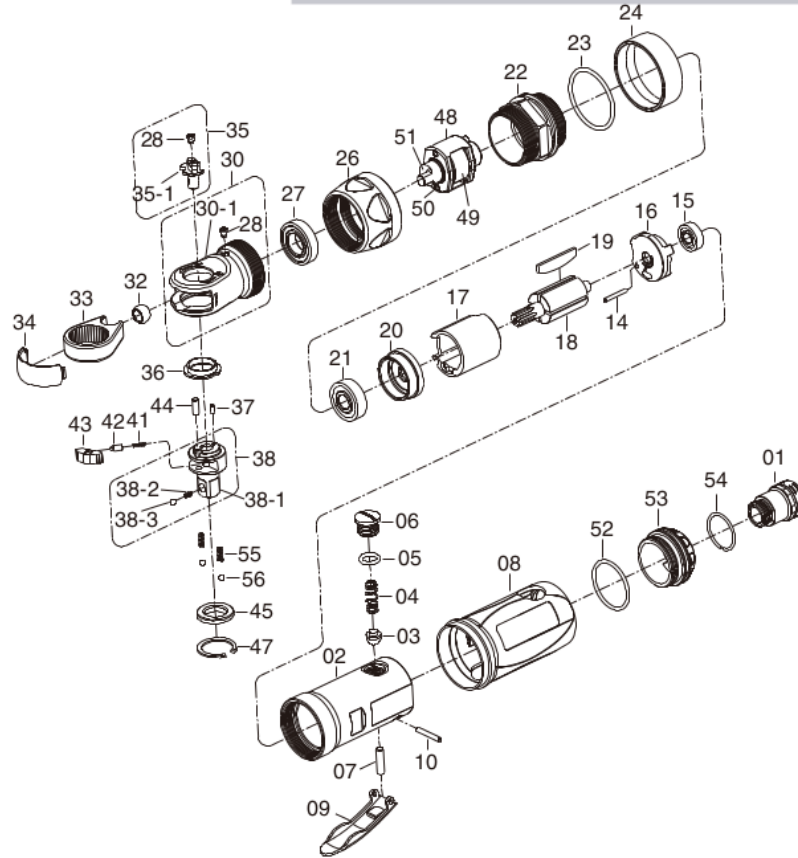

**Astro Pneumatic
Tool Company**
372 Old US Highway 52 South
Mount Airy, NC 27030

Model:

1128

Product Type:

**3/8" MINI IMPACT
RATCHET WRENCH**

PARTS BREAKDOWN

Call 1.800.221.9705 for questions concerning performance of the product or other inquiries.

Parts List

Index	Part No.	Description	Qty
1	1124-01	Air Inlet	1
2	1124-02	Motor Housing	1
3	1124-03	Throttle Valve	1
4	1124-04	Spring	1
5	1124-05	O-Ring	1
6	1124-06	Valve Screw	1
7	1124-07	Pin	1
8	1124-08	Grip Ring	1
9	1124-09	Trigger	1
10	1124-10	Spring Pin	1
14	1124-11	Spring Pin	1
15	1124-12	Ball Bearing	1
16	1124-13	Rear End Plate	1
17	1124-14	Cylinder	1
18	1124-15	Rotor	1
19	1124-16	Rotor Blade	4
20	1124-17	Front End Plate	1
21	1124-18	Ball Bearing	1
22	1124-19	Hammer Case	1

Index	Part No.	Description	Qty
23	1124-20	O-Ring	1
24	1124-21	Rubber Ring	1
26	1124-22	Coupling Nut	1
27	1124-23	Ball Bearing	1
28	1124-24	Grease Fitting	2
30	1124-25	Ratchet Housing Assembly { incl. 28(1),30-1 }	1
30-1	1124-26	Ratchet Housing	1
32	1124-27	Drive Bushing	1
33	1124-28	Ratchet Yoke	1
34	1124-29	Ratchet Housing Cover	1
35	1124-30	Reverse Knob Assembly { incl. 28(1),35-1 }	1
35-1	1124-31	Reverse Knob	1
36	1124-32	Thrust Washer	1
37	1124-33	Spring Pin	1
38	1128-01	Ratchet Housing Assembly { incl. 38-1,38-2,38-3 }	1
38-1	1128-02	Ratchet Anvil	1

Index	Part No.	Description	Qty
38-2	1128-03	Steel Ball Spring	1
38-3	1128-04	Steel Ball	1
41	1124-37	Spring	1
42	1124-38	Pin	1
43	1124-39	Ratchet Pawl	1
44	1124-40	Pin	1
45	1124-41	Thrust Washer	1
47	1124-42	Retainer	1
48	1124-43	Hammer Frame	1
49	1124-44	Hammer	1
50	1124-45	Hammer Pin	2
51	1124-46	Standard Anvil	1
52	1124-47	O-Ring	1
53	1124-48	Exhaust Deflector	1
54	1124-49	Retainer	1
55	1124-50	Spring	2
56	1124-51	Steel Ball	2
TK	1124-52	Tune-Up Kit { incl. 4,5,19(4),23,41,47,52,54 }	