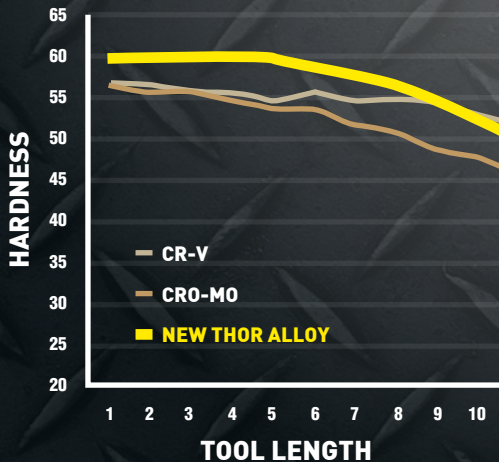

401K6
6PC. HEAVY DUTY THOR AIR HAMMER,
CHISEL & CUTTER BIT SET .401 SHANK

401K3 3PC. HEAVY DUTY THOR AIR
HAMMER BIT SET .401 SHANK

- ✓ *Astro's new proprietary THOR hammer alloy specifically developed for air hammer bits used in the highest power air hammers*
- ✓ *Provides a harder surface than competing bits without the usual drawbacks by also delivering high toughness that reduces chips and cracks*

THOR BITS
LESS WEAR AND TEAR
ON CHISEL RETENTION

TRADITIONAL

AVERAGE USAGE LIFE

THOR ALLOY 156

TRADITIONAL 38