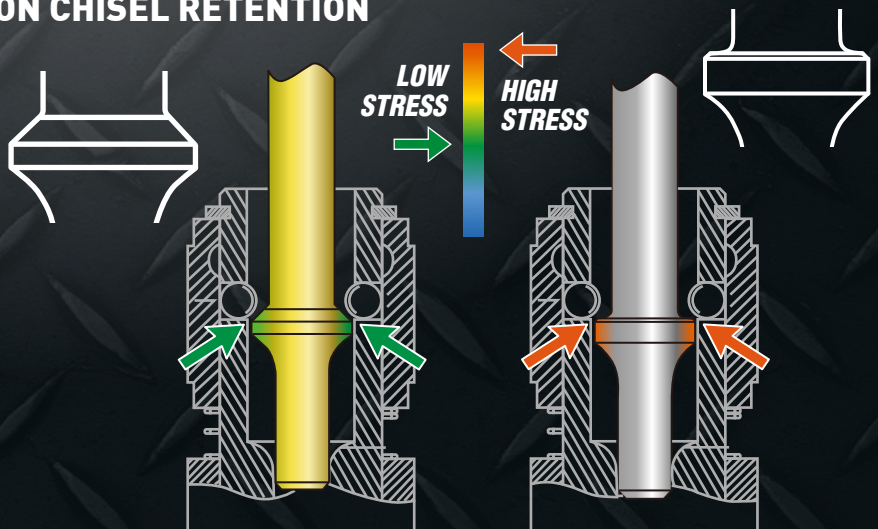

401K6
6PC. HEAVY DUTY THOR AIR HAMMER,
CHISEL & CUTTER BIT SET .401 SHANK

401K3 3PC. HEAVY DUTY THOR AIR
HAMMER BIT SET .401 SHANK

- ✓ *Astro's new proprietary THOR hammer alloy specifically developed for air hammer bits used in the highest power air hammers*
- ✓ *Provides a harder surface than competing bits without the usual drawbacks by also delivering high toughness that reduces chips and cracks*

THOR BITS
LESS WEAR AND TEAR
ON CHISEL RETENTION

TRADITIONAL

AVERAGE USAGE LIFE

THOR ALLOY 156

TRADITIONAL 38