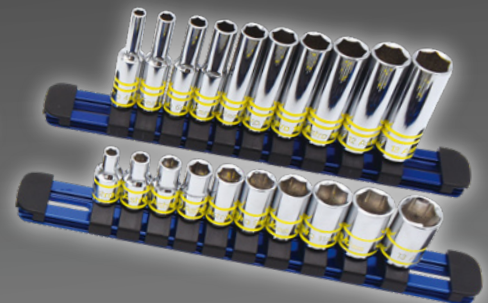

4138
SAE

38-PIECES

10PC 1/4" Glow Socket - 3/16", 7/32", 1/4", 9/32", 5/16", 11/32", 3/8", 7/16", 1/2", 9/16", 10PC 1/4" Deep Glow Socket - 3/16", 7/32", 1/4", 9/32", 5/16", 11/32", 3/8", 7/16", 1/2", 9/16", 9PC 3/8" Glow Socket - 1/4", 5/16", 3/8", 7/16", 1/2", 9/16", 5/8", 11/16", 3/4", 9PC 3/8" Deep Glow Socket - 1/4", 5/16", 3/8", 7/16", 1/2", 9/16", 5/8", 11/16", 3/4"

4143
METRIC

43-PIECES

10PC 1/4" Glow Socket - 4, 5, 6, 7, 8, 9, 10, 11, 12, 13mm, 10PC 1/4" Deep Glow Socket - 4, 5, 6, 7, 8, 9, 10, 11, 12, 13mm, 12PC 3/8" Glow Socket - 8, 9, 10, 11, 12, 13, 14, 15, 16, 17, 18, 19mm, 11PC 3/8" Deep Glow Socket - 8, 10, 11, 12, 13, 14, 15, 16, 17, 18, 19mm