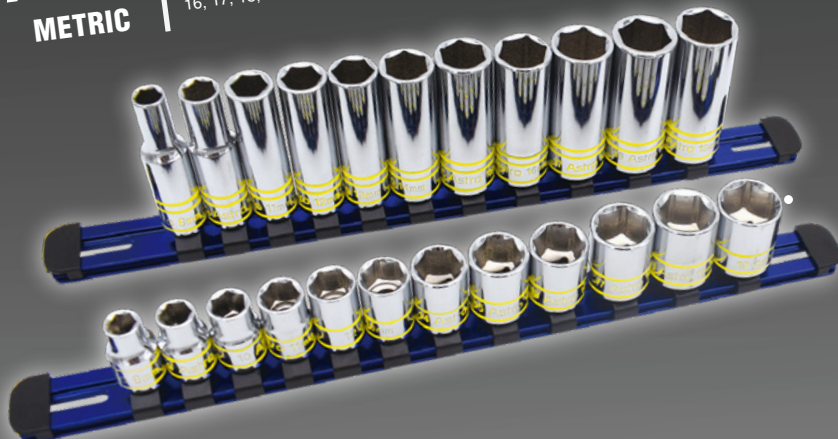

4138
SAE

38-PIECES

10PC 1/4" Glow Socket - 3/16", 7/32", 1/4", 9/32", 5/16", 11/32", 3/8", 7/16", 1/2", 9/16", 10PC 1/4" Deep Glow Socket - 3/16", 7/32", 1/4", 9/32", 5/16", 11/32", 3/8", 7/16", 1/2", 9/16", 9PC 3/8" Glow Socket - 1/4", 5/16", 3/8", 7/16", 1/2", 9/16", 5/8", 11/16", 3/4", 9PC 3/8" Deep Glow Socket - 1/4", 5/16", 3/8", 7/16", 1/2", 9/16", 5/8", 11/16", 3/4"

4143
METRIC

43-PIECES

10PC 1/4" Glow Socket - 4, 5, 6, 7, 8, 9, 10, 11, 12, 13mm, 10PC 1/4" Deep Glow Socket - 4, 5, 6, 7, 8, 9, 10, 11, 12, 13mm, 12PC 3/8" Glow Socket - 8, 9, 10, 11, 12, 13, 14, 15, 16, 17, 18, 19mm, 11PC 3/8" Deep Glow Socket - 8, 10, 11, 12, 13, 14, 15, 16, 17, 18, 19mm