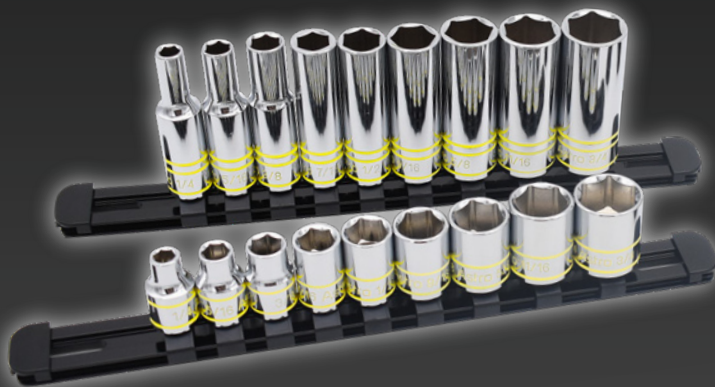

Astro

4138 & 4143

HI-VIS GLOWING 1/4" & 3/8" DRIVE SHALLOW & DEEP 6PT. SOCKET SET

- Find those pesky lost sockets with multiple Hi-Vis markings on each socket that also glow under UV light
- Every socket double size marked plus 2 glow rings or 3 for deep sockets.

4138
SAE

38-PIECES

10PC 1/4" Glow Socket - 3/16", 7/32", 1/4", 9/32", 5/16", 11/32", 3/8", 7/16", 1/2", 9/16", 10PC 1/4" Deep Glow Socket - 3/16", 7/32", 1/4", 9/32", 5/16", 11/32", 3/8", 7/16", 1/2", 9/16", 9PC 3/8" Glow Socket - 1/4", 5/16", 3/8", 7/16", 1/2", 9/16", 5/8", 11/16", 3/4", 9PC 3/8" Deep Glow Socket - 1/4", 5/16", 3/8", 7/16", 1/2", 9/16", 5/8", 11/16", 3/4"

4143
METRIC

43-PIECES

10PC 1/4" Glow Socket - 4, 5, 6, 7, 8, 9, 10, 11, 12, 13mm, 10PC 1/4" Deep Glow Socket - 4, 5, 6, 7, 8, 9, 10, 11, 12, 13mm, 12PC 3/8" Glow Socket - 8, 9, 10, 11, 12, 13, 14, 15, 16, 17, 18, 19mm, 11PC 3/8" Deep Glow Socket - 8, 10, 11, 12, 13, 14, 15, 16, 17, 18, 19mm

**NEW LOCKING
RAIL CAPS**