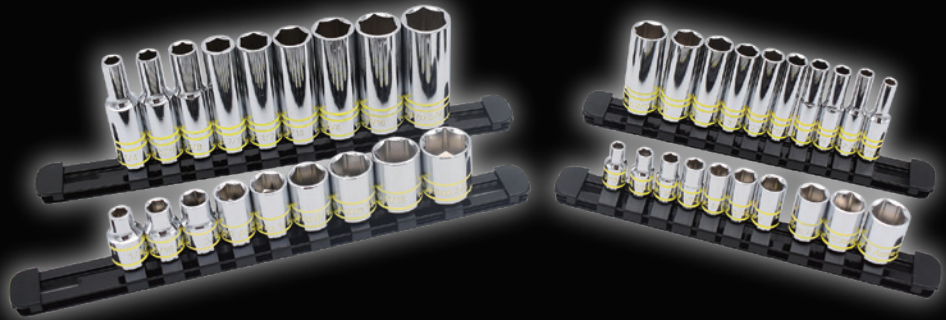

Model # 4138

**38PC
HI-VIS GLOWING
1/4" & 3/8" DRIVE
SHALLOW & DEEP
6PT. SAE SOCKET SET**

Model # 4143

**43PC
HI-VIS GLOWING
1/4" & 3/8" DRIVE
SHALLOW & DEEP
6PT. METRIC
SOCKET SET**

SALES AND MARKETING

1230 Santa Anita Avenue, Suite E
South El Monte, CA 91733
Phone: (800) 221-9705
USA Toll Free
Fax: (877) 318-2194
Phone: (626) 228-3170
Fax: (626) 228-3124

372 Old US Highway
52 South
Mount Airy, NC 27030

4138

4143

**• EVERY SOCKET DOUBLE SIZE
MARKED PLUS 2 GLOW RINGS OR 3
FOR DEEP SOCKETS.**

FLASHLIGHT LIT

UV LIT

Model	Includes
4138	10PC 1/4" Glow Socket - 3/16", 7/32", 1/4", 9/32", 5/16", 11/32", 3/8", 7/16", 1/2", 9/16" 10PC 1/4" Deep Glow Socket - 3/16", 7/32", 1/4", 9/32", 5/16", 11/32", 3/8", 7/16", 1/2", 9/16" 9PC 3/8" Glow Socket - 1/4", 5/16", 3/8", 7/16", 1/2", 9/16", 5/8", 11/16", 3/4" 9PC 3/8" Deep Glow Socket - 1/4", 5/16", 3/8", 7/16", 1/2", 9/16", 5/8", 11/16", 3/4"
4143	10PC 1/4" Glow Socket - 4, 5, 6, 7, 8, 9, 10, 11, 12, 13mm 10PC 1/4" Deep Glow Socket - 4, 5, 6, 7, 8, 9, 10, 11, 12, 13mm 12PC 3/8" Glow Socket - 8, 9, 10, 11, 12, 13, 14, 15, 16, 17, 18, 19mm 11PC 3/8" Deep Glow Socket - 8, 10, 11, 12, 13, 14, 15, 16, 17, 18, 19mm