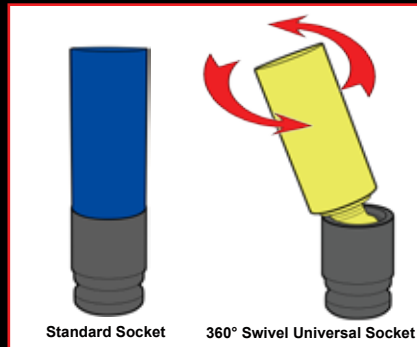

Model # 78815

**3pc 1/2" DRIVE DUAL
FUNCTION DEEP TIRE
IMPACT SOCKET
SET**

SALES AND MARKETING

2417 SEAMAN AVENUE
SOUTH EL MONTE, CA 91733
Phone: (800) 221-9705
USA Toll Free
Fax: (877) 318-2194
Phone: (626) 228-3170
Fax: (626) 228-3124

**PATENTED DUAL
FUNCTION**
Patented dual function
design allows sockets
to be used as Standard
Sockets or 360° Swivel
Universal Sockets

Model	Sizes Include	Drive Size	OD	Overall Length
78815	17, 19, 21mm	1/2" Drive	29.8mm	4 - 1/8" (105mm)