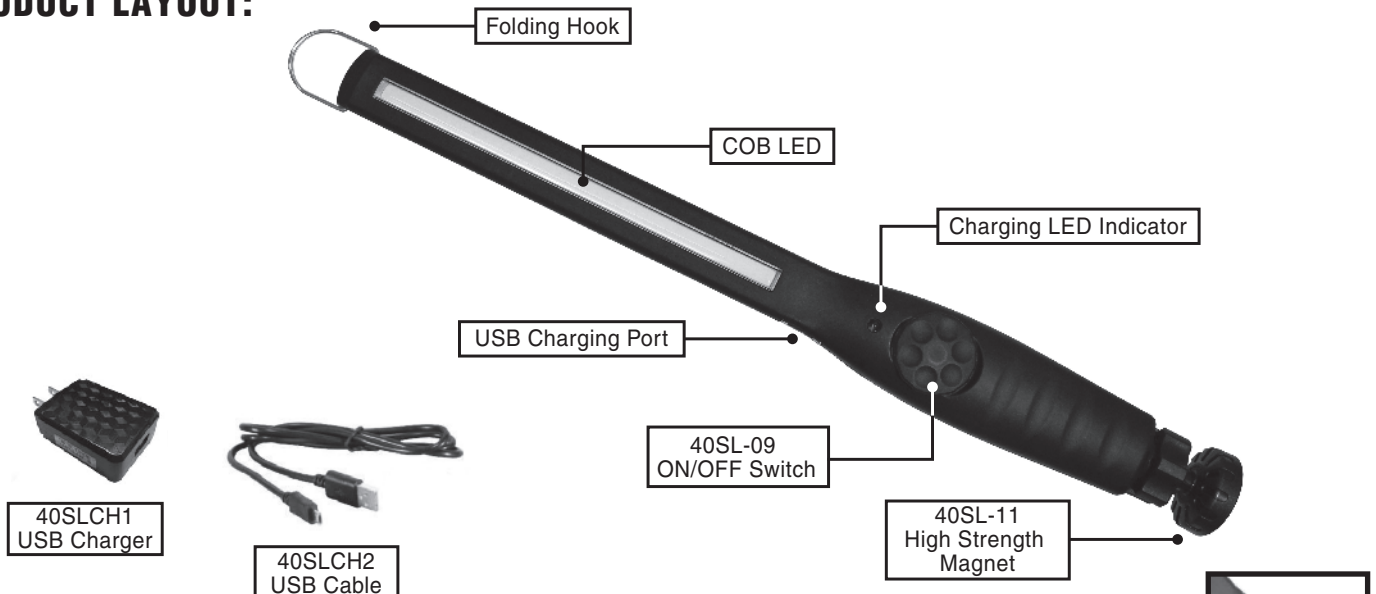

PRODUCT LAYOUT:

SPECIFICATIONS:

LED max power: 15W LED COB light
Li-ion rechargeable battery: 3.7V 2200mAh
Chager input: AC100-240V 50/60Hz
Power output: 5.0V 1000mAh
Charger time: 3.5 - 4.0 hours

Active time: 2.5hrs (100% power) up to 10hrs (50% power)
Storage temperature: -20°C to 70°C
Operation temperature: -5°C to 50°C
Light Thickness: 0.425"
Dimensions: 14.8" (L) x 1.58" (W) x 1.35" (H)

360° SWIVEL