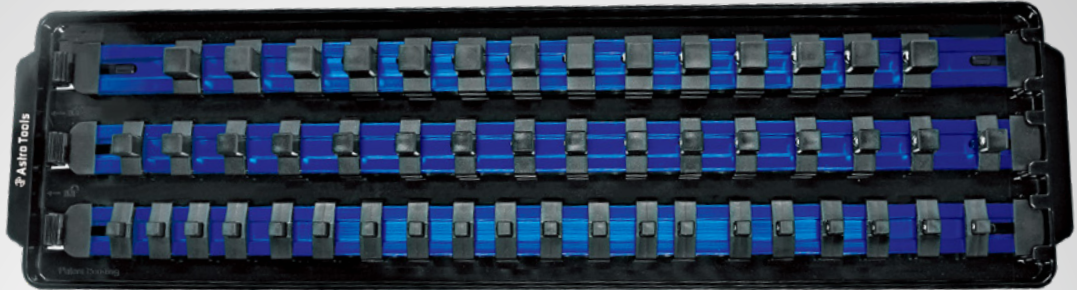

## 9023B & 9023R

Model No.

**9023B**

**50PC.**

### **BLUE ALUMINUM RAIL SOCKET ORGANIZER TRAY - 1/4", 3/8", 1/2"**

- ☑ Three aluminum socket rails include 50 socket holders on a tray to organize 1/4", 3/8" and 1/2" drive sockets
- ☑ Removable and interchangeable rails lock into position, mix and match drive size or number of socket holders