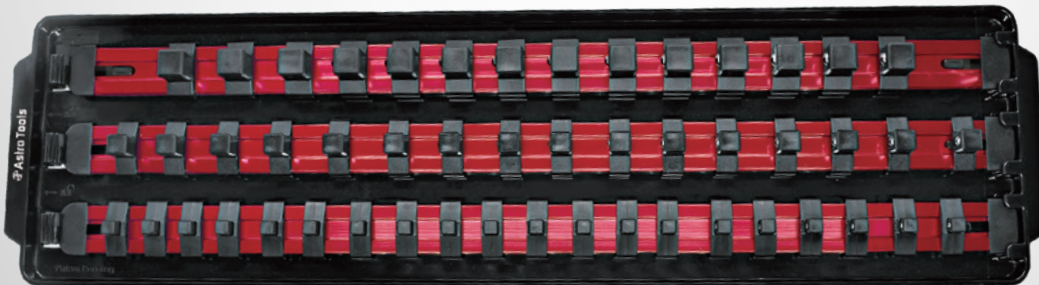

RED ALUMINUM RAIL SOCKET ORGANIZER TRAY - 1/4", 3/8", 1/2"

Model No.

9023R

ADDITIONALLY AVAILABLE

9023B

9023B-14 Blue Rail w/ 20pc 1/4"
9023B-38 Blue Rail w/ 16pc 3/8"
9023B-12 Blue Rail w/ 14pc 1/2"

9023R

9023R-14 Red Rail w/ 20pc 1/4"
9023R-38 Red Rail w/ 16pc 3/8"
9023R-12 Red Rail w/ 14pc 1/2"