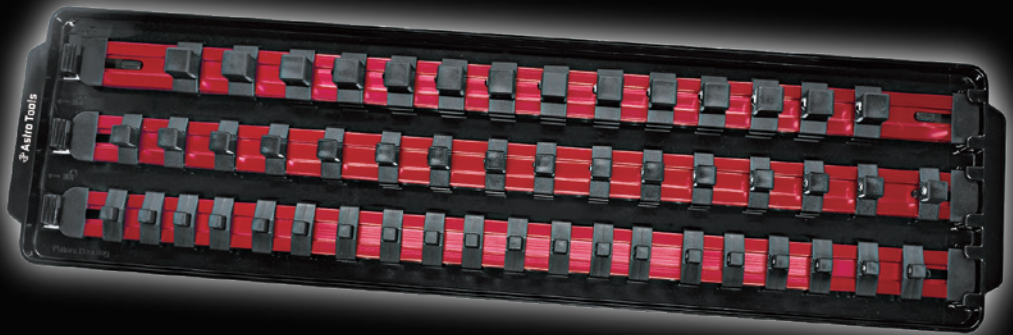

**THREE ALUMINUM SOCKET RAILS INCLUDE
 50 SOCKET HOLDERS ON A TRAY TO
 ORGANIZE 1/4", 3/8" & 1/2" DRIVE SOCKETS**

9023B

9023R

Model	Additionally available
9023B	9023B-14 Blue Rail w/ 20pc 1/4" 9023B-38 Blue Rail w/ 16pc 3/8" 9023B-12 Blue Rail w/ 14pc 1/2"
9023R	9023R-14 Red Rail w/ 20pc 1/4" 9023R-38 Red Rail w/ 16pc 3/8" 9023R-12 Red Rail w/ 14pc 1/2"

**REMOVABLE & INTERCHANGEABLE RAILS
 LOCK INTO POSITION, MIX & MATCH
 DRIVE SIZE OR NUMBER OF
 SOCKET HOLDERS**