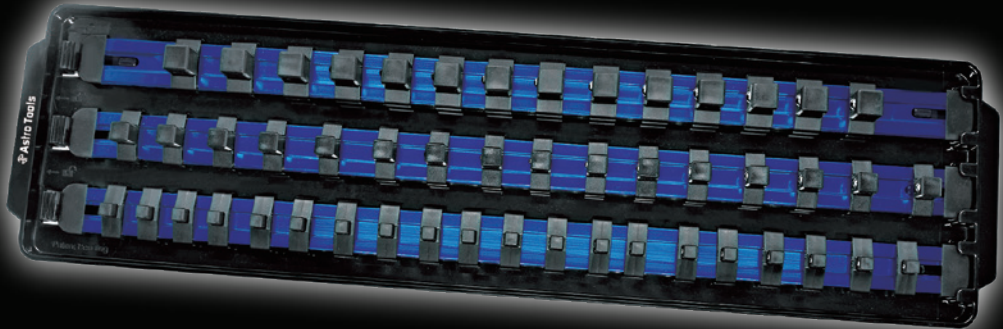

**THREE ALUMINUM SOCKET RAILS INCLUDE
 50 SOCKET HOLDERS ON A TRAY TO
 ORGANIZE 1/4", 3/8" & 1/2" DRIVE SOCKETS**

9023B

9023R

Model	Additionally available
9023B	9023B-14 Blue Rail w/ 20pc 1/4" 9023B-38 Blue Rail w/ 16pc 3/8" 9023B-12 Blue Rail w/ 14pc 1/2"
9023R	9023R-14 Red Rail w/ 20pc 1/4" 9023R-38 Red Rail w/ 16pc 3/8" 9023R-12 Red Rail w/ 14pc 1/2"

**REMOVABLE & INTERCHANGEABLE RAILS
 LOCK INTO POSITION, MIX & MATCH
 DRIVE SIZE OR NUMBER OF
 SOCKET HOLDERS**