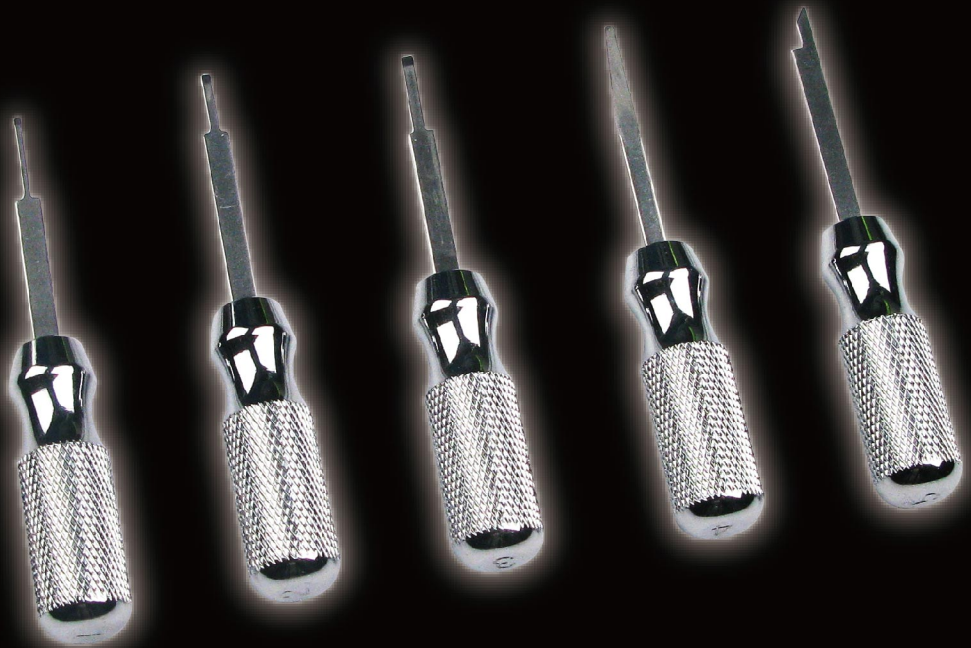

Model # 78445

**5PC. ASIAN
TERMINAL TOOL KIT**

- Easily removes terminals from electrical connectors
- Large, high polished Aluminum handles with knurled finish and sturdy stainless steel tips
- Fits most Asian and Domestic Vehicles
- Vehicle applications include: Acura, Honda, Toyota, Lexus, Nissan, Infiniti & Mitsubishi etc.

Model	Set includes
78445	<p>Single face blade tool, 1.0mm (W) x 1.0mm (T) tip, Dual face blade tool, 1.5mm (W) x 1.0mm (T) tip, Single face blade tool, 1.8mm (W) x 1.0mm (T) tip, Ladder blade tool, 1.5mm (W) x 0.3mm (T) tip, Knife blade tool, 2.0mm (W) x 0.8mm (T) tip</p>