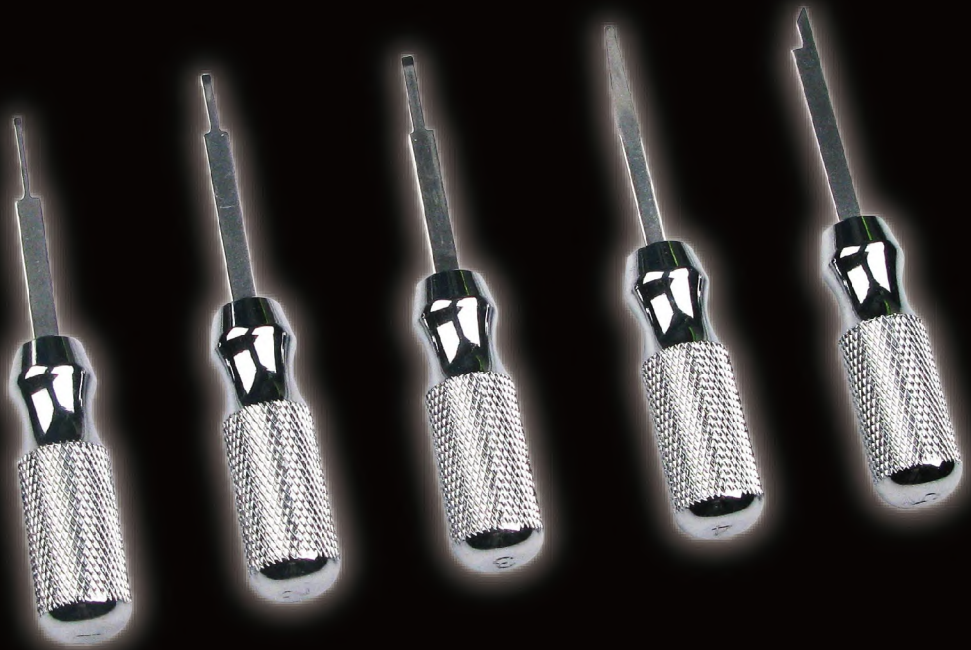

372 OLD US HIGHWAY  
52 SOUTH  
MT. AIRY, NC 27030  
(800) 221-9705  
Phone: (336) 786-6432  
Fax: (336) 786-4992

- Easily removes terminals from electrical connectors
- Large, high polished Aluminum handles with knurled finish and sturdy stainless steel tips
- Fits most Asian and Domestic Vehicles
- Vehicle applications include: Acura, Honda, Toyota, Lexus, Nissan, Infiniti & Mitsubishi etc.

Model	Set includes
78445	<p>Single face blade tool, 1.0mm (W) x 1.0mm (T) tip,            Dual face blade tool, 1.5mm (W) x 1.0mm (T) tip,            Single face blade tool, 1.8mm (W) x 1.0mm (T) tip,            Ladder blade tool, 1.5mm (W) x 0.3mm (T) tip,            Knife blade tool, 2.0mm (W) x 0.8mm (T) tip</p>