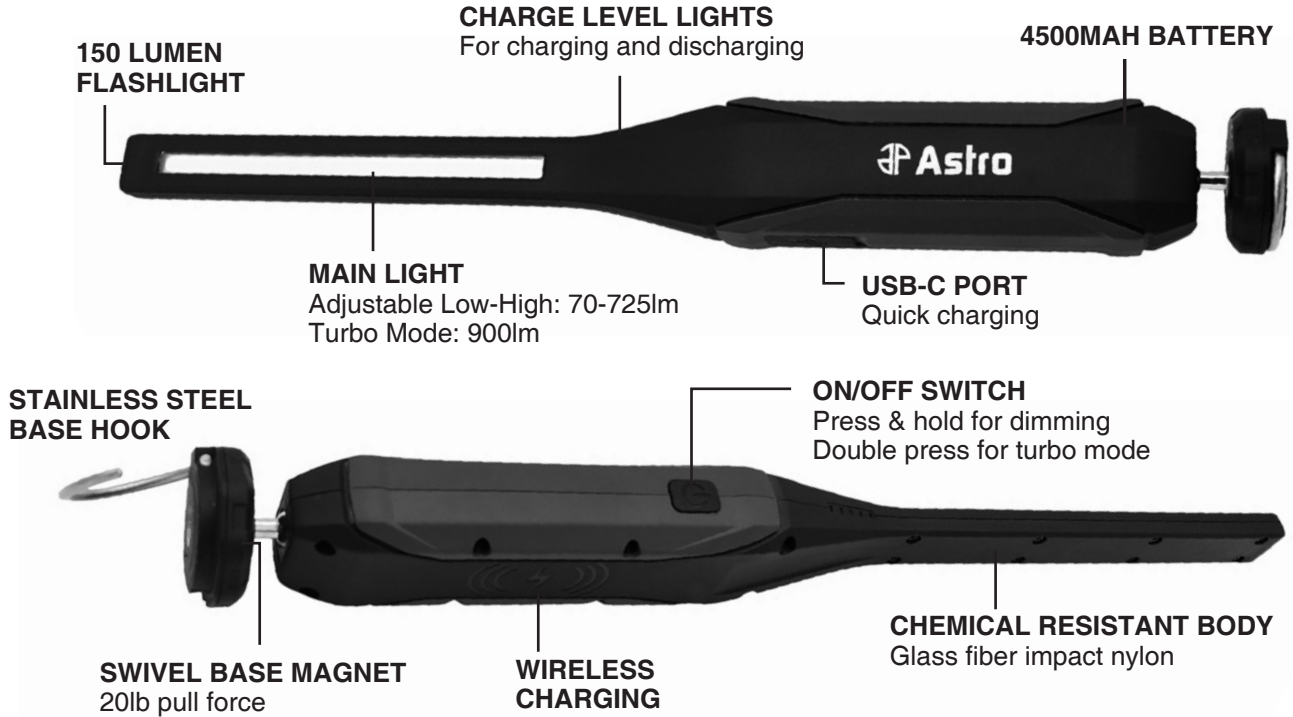

Model:

90SL

Product Type:

**900 LUMEN WIRELESSLY RECHARGEABLE
LED SLIM LIGHT W/ TOP FLASHLIGHT**

SPECIFICATION

Brightness for lowest level:	70 Lumen
Brightness for high:	720 Lumen
Brightness for turbo (double press):	900 Lumen
Brightness for spot light:	150 Lumen
Operation Time for lowest level:	20 H
Operation Time for high:	4.5 H
Operation Time for turbo mode:	3.5 H
Operation Time for spot light:	9 H
Battery:	3.6V 4500mA
Charging Time Via Type-C(5V 2A adaptor):	3 H
Charging Time Via charging pad:	6.5 H
IP Rating:	65
IK Rating:	07
Storage Temperature:	minus 20°C to 50
Working Temperature:	minus 10°C to 35
Battery indicator light:	Charging: 0-20%, first green light flash; 21%-40%, second green light flash; 41%-60%, third green light flash; 61%-80%, fourth green light flash; 81%-99%, fifth green light flash; 100%, all green light on. Discharging: 100%-80%, five green light on; 79%-60%, four green light on; 59%-40%, three green light on; 39%-20%, two green light on; <20%, one green light on; <10%, first green light flash.
Switch sequence:	Spot light - Main light (press the button on hold to support dimming fuction) - Double click the button to turbo mode - Off

Model:

90SL

Product Type:

900 LUMEN WIRELESSLY RECHARGEABLE LED SLIM LIGHT W/ TOP FLASHLIGHT

PRODUCT LAYOUT

MAGNETIC BASE TENSION ADJUSTMENT

Model:

90SL