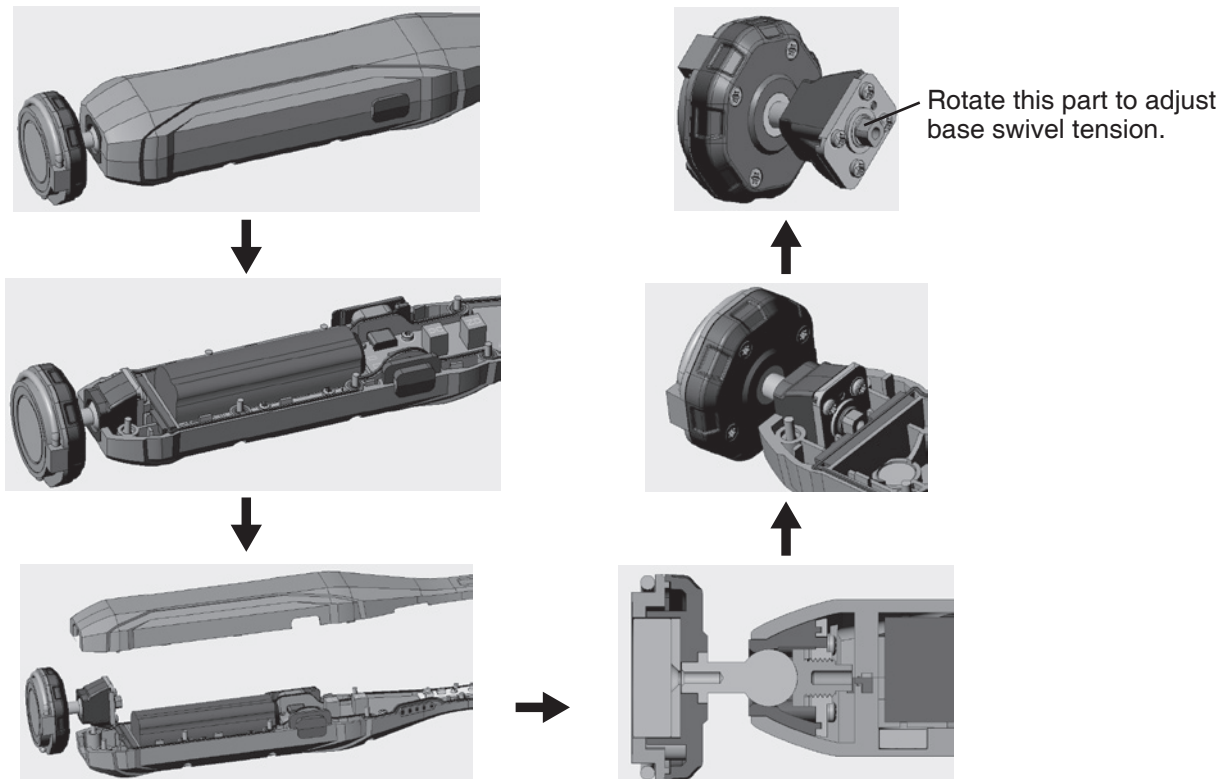

Model:

90SL

Product Type:

900 LUMEN WIRELESSLY RECHARGEABLE LED SLIM LIGHT W/ TOP FLASHLIGHT

PRODUCT LAYOUT

MAGNETIC BASE TENSION ADJUSTMENT

Model:

90SL

Product Type:

900 LUMEN WIRELESSLY RECHARGEABLE LED SLIM LIGHT W/ TOP FLASHLIGHT

PARTS BREAKDOWN

Call 1.800.221.9705 for questions concerning performance of the product or other inquiries.

Parts List

<i>Index</i>	<i>Part No.</i>	<i>Description</i>
1	90SL-01	Magnet Base
2	52SL-01	Wall Adapter
3	52SL-02	USB-C cable