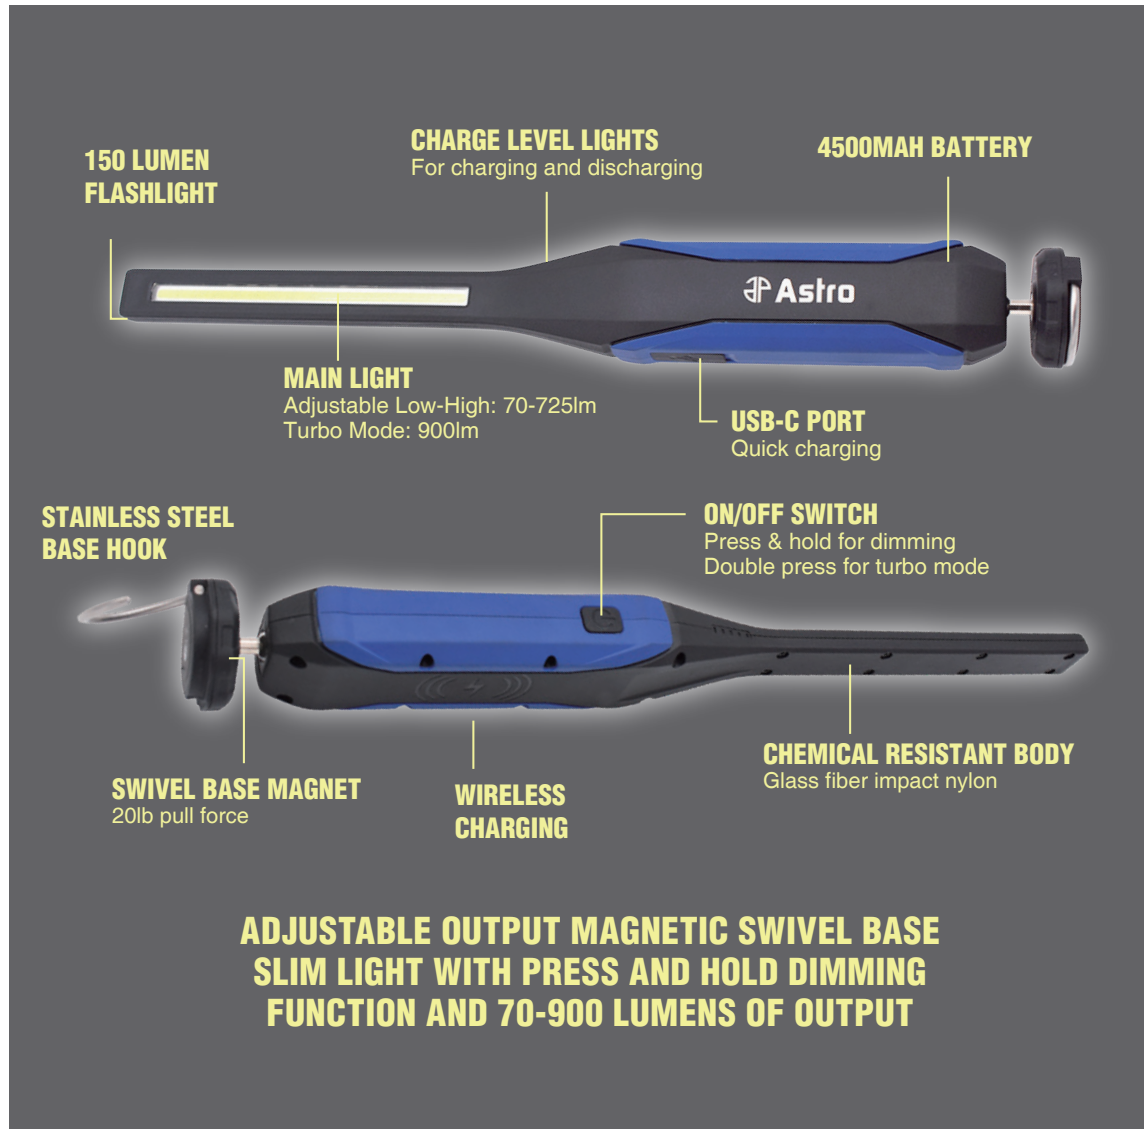

Model # 90SL

**900 LUMEN
WIRELESSLY
RECHARGEABLE
LED SLIM LIGHT
W/ TOP
FLASHLIGHT**

SALES AND MARKETING
1230 Santa Anita Avenue, Suite E
South El Monte, CA 91733
Phone: (800) 221-9705
USA Toll Free
Fax: (877) 318-2194
Phone: (626) 228-3170
Fax: (626) 228-3124

372 Old US Highway
52 South
Mount Airy, NC 27030

**ADJUSTABLE OUTPUT MAGNETIC SWIVEL BASE
SLIM LIGHT WITH PRESS AND HOLD DIMMING
FUNCTION AND 70-900 LUMENS OF OUTPUT**

Model	Light Output	
90SL	70-720 Lumens (High)/900 Lumens (Turbo)/150 Lumens (Top)	
	Charge Time Via Type-C(5V 2A adaptor)	Charging Time Via charging pad
	3 hrs	6.5 hrs
	Working time	Battery type
	Approx. 4.5hrs on high 20hrs on lowest level	Lithium-ion 3.6V 4500mA
		USB-C Quick Charge 5V2A or 52SL-WCP Wireless Charging pad

**MASSIVE 21700 CELL LITHIUM BATTERY,
4,500MAH CAPACITY FOR 4.5-20 HOURS OF
RUNTIME IN HIGH TO LOW**

**AP Astro Pneumatic
Tool Company**

E-mail : astrotools@astrotools.com
WEBSITE : www.astrotools.com

SHOP EQUIPMENT