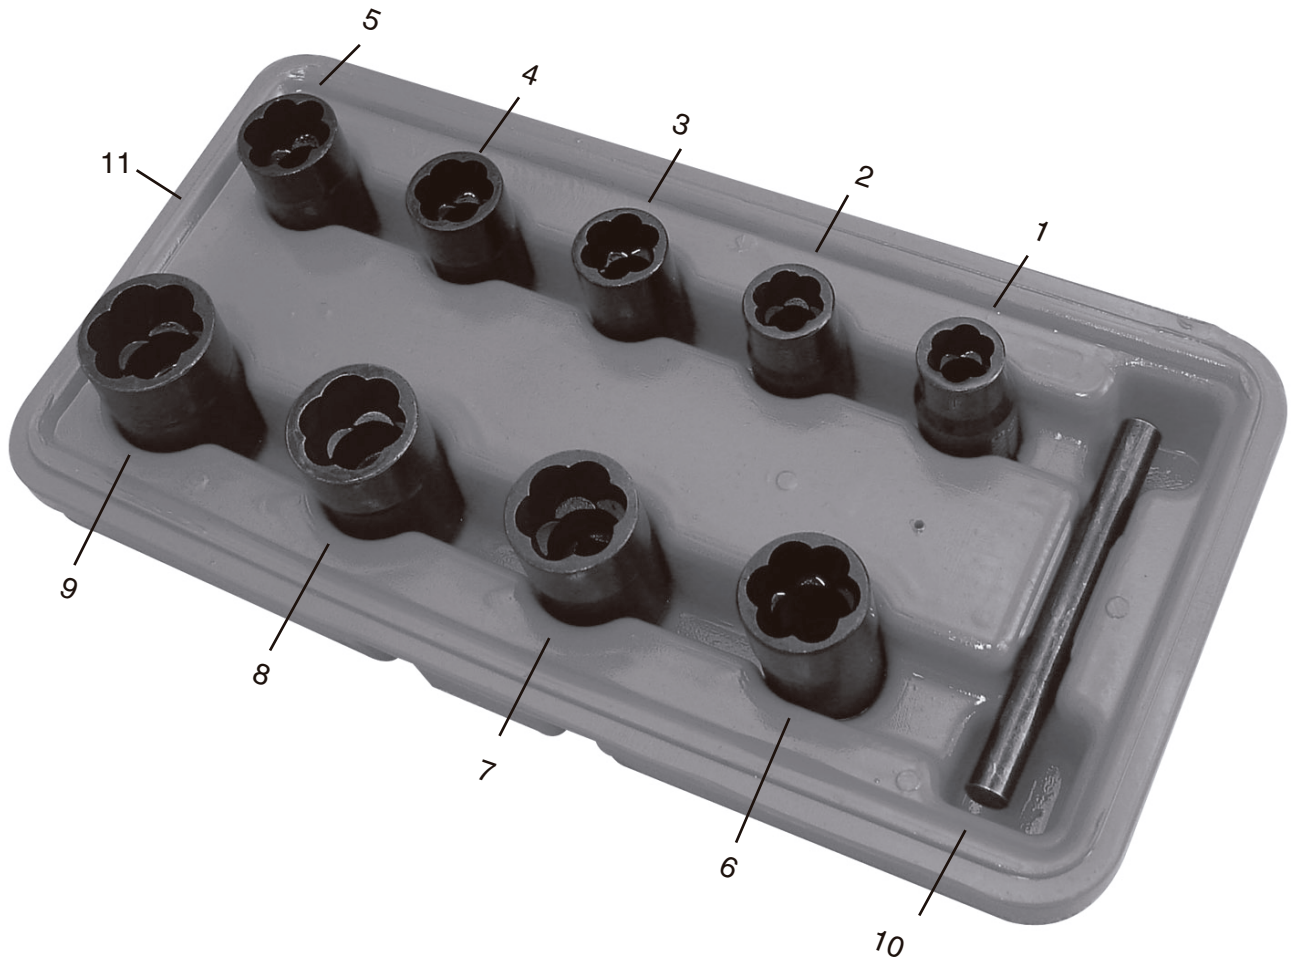

**Astro Pneumatic
Tool Company**

372 Old US Highway 52 South
Mount Airy, NC 27030

Model:

7409

Product Type:

**9pc. 3/8" DRIVE TWIST SOCKET
DAMAGED FASTENER REMOVAL SET**

PARTS BREAKDOWN

Call 1.800.221.9705 for questions concerning performance of the product or other inquiries.

Parts List

<i>Index No.</i>	<i>Part No.</i>	<i>Description</i>	<i>Qty</i>
1	7409-01	10mm 3/8" Drive Twist Socket	1
2	7409-02	11mm 3/8" Drive Twist Socket	1
3	7409-03	12mm 3/8" Drive Twist Socket	1
4	7409-04	13mm 3/8" Drive Twist Socket	1
5	7409-05	14mm 3/8" Drive Twist Socket	1
6	7409-06	15mm 3/8" Drive Twist Socket	1
7	7409-07	16mm 3/8" Drive Twist Socket	1
8	7409-08	17mm 3/8" Drive Twist Socket	1
9	7409-09	19mm 3/8" Drive Twist Socket	1
10	7409-10	75mm Knock-up Bar	1
11	7409-CASE	Case Only	1