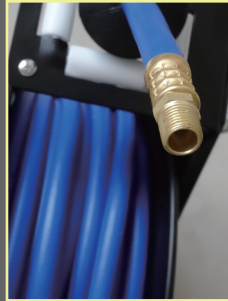

372 OLD US HIGHWAY
52 SOUTH
MT. AIRY, NC 27030
(800) 221-9705
Phone: (336) 786-6432
Fax: (336) 786-4992

AstroFlex

SOLID BRASS 1/4" NPT FITTINGS

**DESIGNED TO BE LIGHTER,
LAY FLATTER AND AVOID
BINDING, KINKING AND TANGLING**

**FOUR WAY
DISPENSING ROLLERS**

**STEEL CONSTRUCTION FOR
LONG LASTING DURABILITY**

**SOLID BRASS 3/8" NPT(F)
FITTINGS**

Model	Air Hose Size	Air Inlet	Air Outlet	Max Pressure	Max Air Flow
3695	3/8" x 50'	1/4" NPT(F)	1/4" NPT(M)	300 PSI	25 CFM