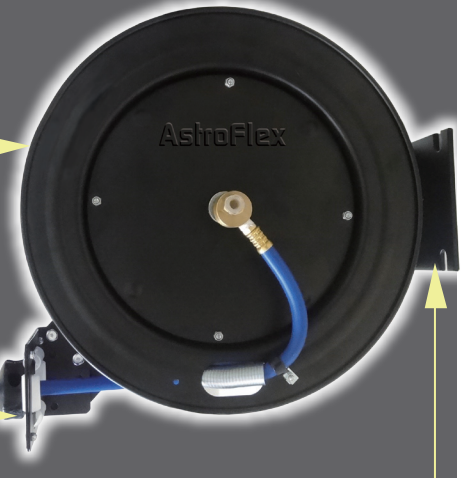

Model # 3695

**AUTOMATIC
REWIND HYBRID
HOSE REEL**

SALES AND MARKETING
2417 SEAMAN AVENUE
SOUTH EL MONTE, CA 91733
Phone: (800) 221-9705
USA Toll Free
Fax: (877) 318-2194
Phone: (626) 228-3170
Fax: (626) 228-3124

372 OLD US HIGHWAY
52 SOUTH
MT. AIRY, NC 27030
(800) 221-9705
Phone: (336) 786-6432
Fax: (336) 786-4992

AstroFlex

SOLID BRASS 1/4" NPT FITTINGS

**DESIGNED TO BE LIGHTER,
LAY FLATTER AND AVOID
BINDING, KINKING AND TANGLING**

**FOUR WAY
DISPENSING ROLLERS**

**STEEL CONSTRUCTION FOR
LONG LASTING DURABILITY**

**SOLID BRASS 3/8" NPT(F)
FITTINGS**

Model	Air Hose Size	Air Inlet	Air Outlet	Max Pressure	Max Air Flow
3695	3/8" x 50'	1/4" NPT(F)	1/4" NPT(M)	300 PSI	25 CFM

- **Ultimate combination of flexible hose with robust steel locking hose reel**
- **All-weather flexibility including extreme cold**
- **Hybrid design with a non plastic feel and reduced stretch**

**E-mail : astrotools@astrotools.com
WEBSITE : www.astrotools.com**