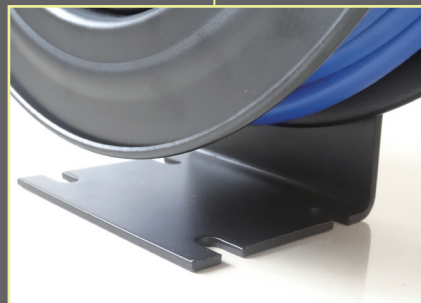

372 OLD US HIGHWAY
52 SOUTH
MT. AIRY, NC 27030
(800) 221-9705
Phone: (336) 786-6432
Fax: (336) 786-4992

AstroFlex

SOLID BRASS 1/4" NPT FITTINGS

**DESIGNED TO BE LIGHTER,
LAY FLATTER AND AVOID
BINDING, KINKING AND TANGLING**

**FOUR WAY
DISPENSING ROLLERS**

**STEEL CONSTRUCTION FOR
LONG LASTING DURABILITY**

**SOLID BRASS 3/8" NPT(F)
FITTINGS**

Model	Air Hose Size	Air Inlet	Air Outlet	Max Pressure	Max Air Flow
3695	3/8" x 50'	1/4" NPT(F)	1/4" NPT(M)	300 PSI	25 CFM

- **Ultimate combination of flexible hose with robust steel locking hose reel**
- **All-weather flexibility including extreme cold**
- **Hybrid design with a non plastic feel and reduced stretch**

**E-mail : astrotools@astrotools.com
WEBSITE : www.astrotools.com**