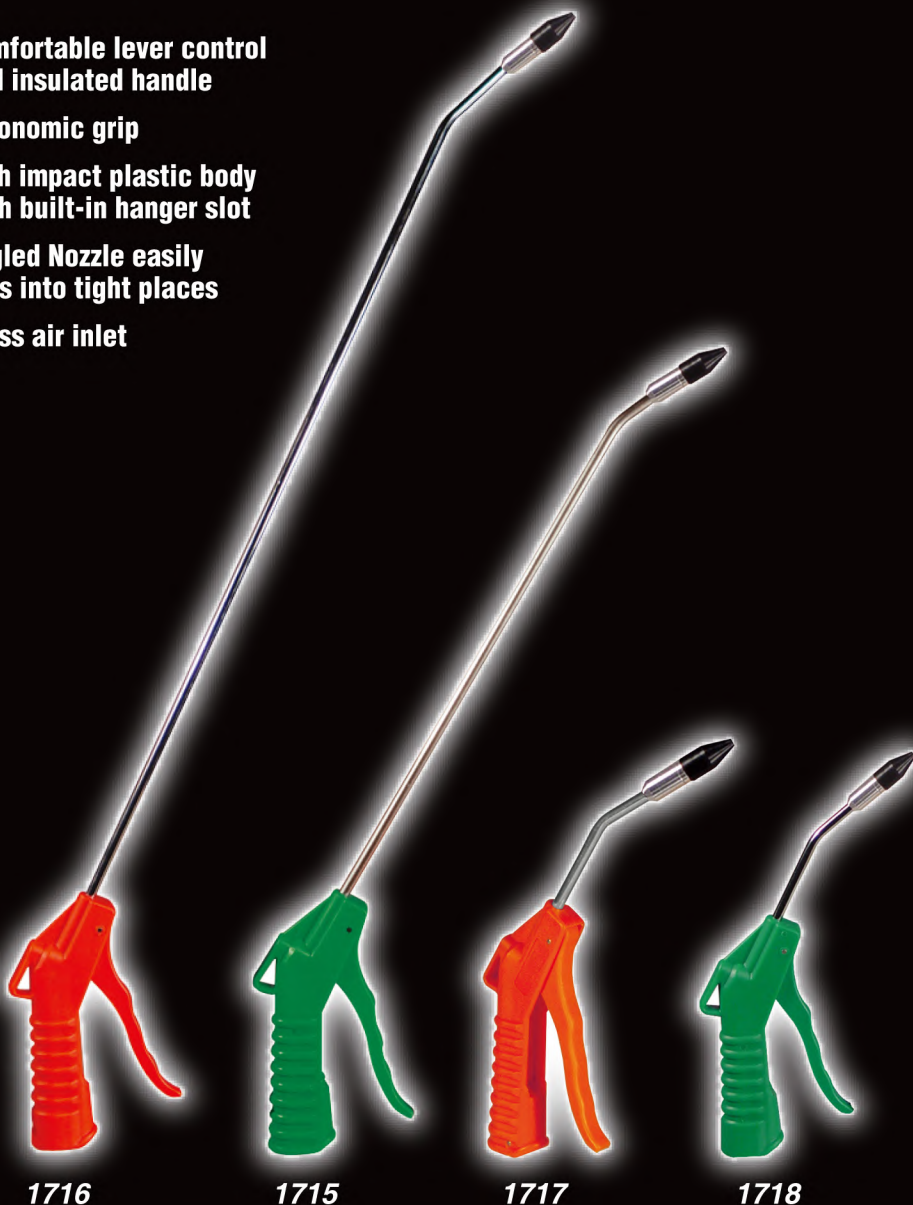

**Model # 1715 1716
1717 1718**

**DELUXE
AIR BLOW GUN W/
ANGLED NOZZLE &
1/2" REMOVABLE
RUBBER TIP**

SALES AND MARKETING
2417 SEAMAN AVENUE
SOUTH EL MONTE, CA 91733
Phone: (800) 221-9705
USA Toll Free
Fax: (877) 318-2194
Phone: (626) 228-3170
Fax: (626) 228-3124

1716

1715

1717

1718

Model	1715	1716	1717	1718
SIZE	13"	20"	4"	4"
Air Inlet Thread NPT	Temperature Range		Air Pressure	
1/4"	-40° to 80°C		90-120psi	

**NEW AND IMPROVED VALVE DESIGN MAKES
THIS BLOW GUN MORE CONVENIENT, FASTER,
AND EASIER TO USE FOR ALL APPLICATIONS**