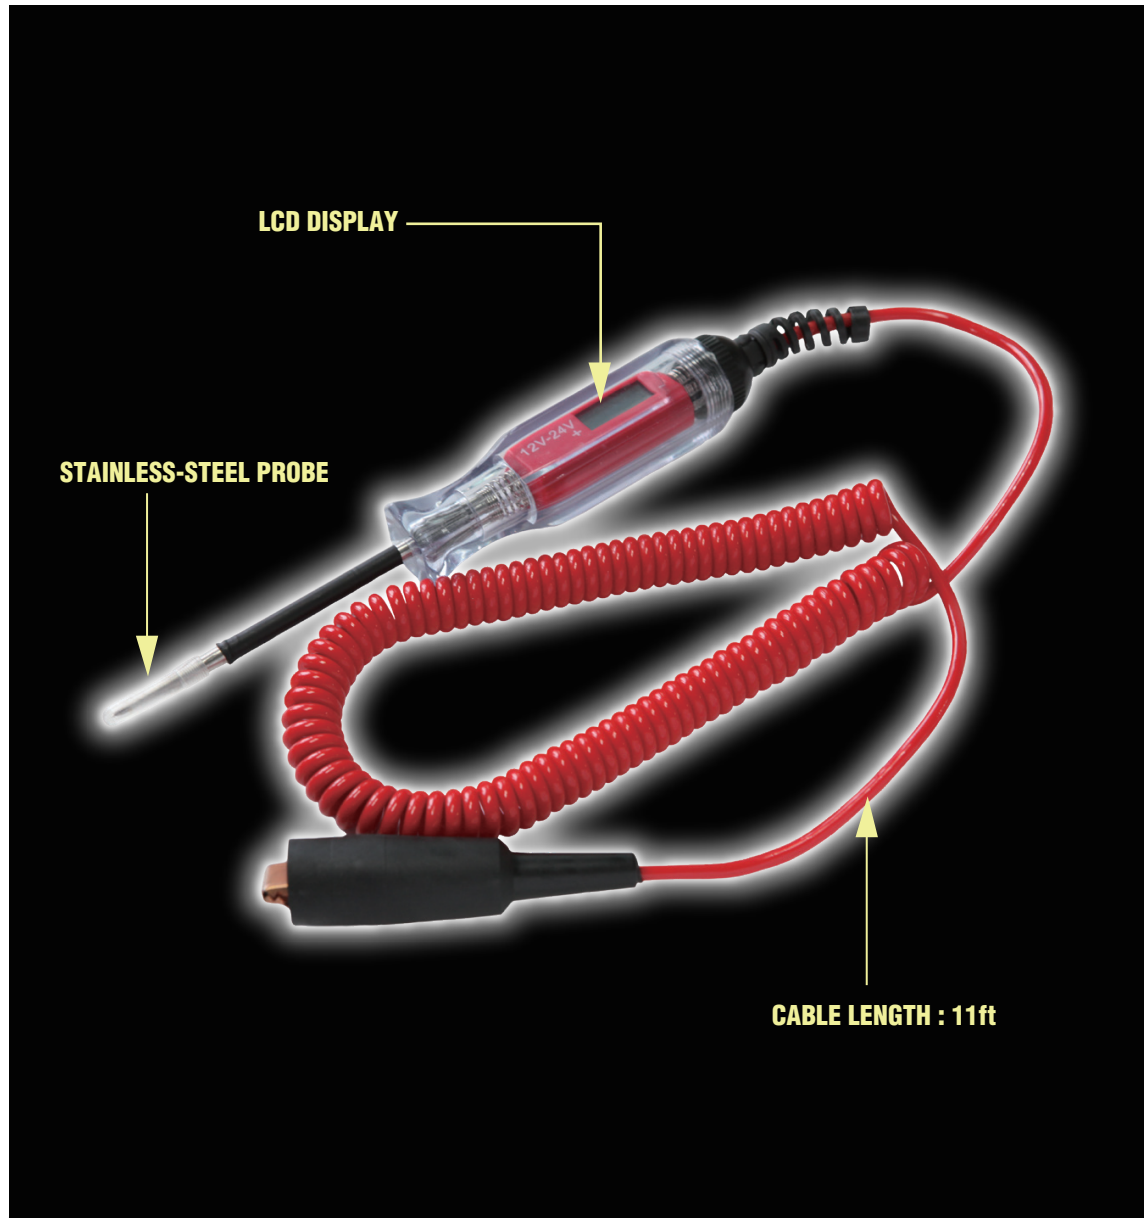

372 OLD US HIGHWAY
52 SOUTH
MT. AIRY, NC 27030
(800) 221-9705
Phone: (336) 786-6432
Fax: (336) 786-4992

Model	Cable Length	Probe Material	Voltage
7763	11 ft	Stainless-Steel	DC 12-24V

- **Clear LCD display for accurate voltage readouts**
- **Small, ergonomic design for easy use in confined areas**
- **For use on cars, boats, trailers, vans, RV's motorcycles, airplanes and snowmobiles.**
- **Needle-sharp, stainless steel probe allows for easy piercing.**
- **Use to check electrical circuits and accessories on all 12~24 volt systems.**