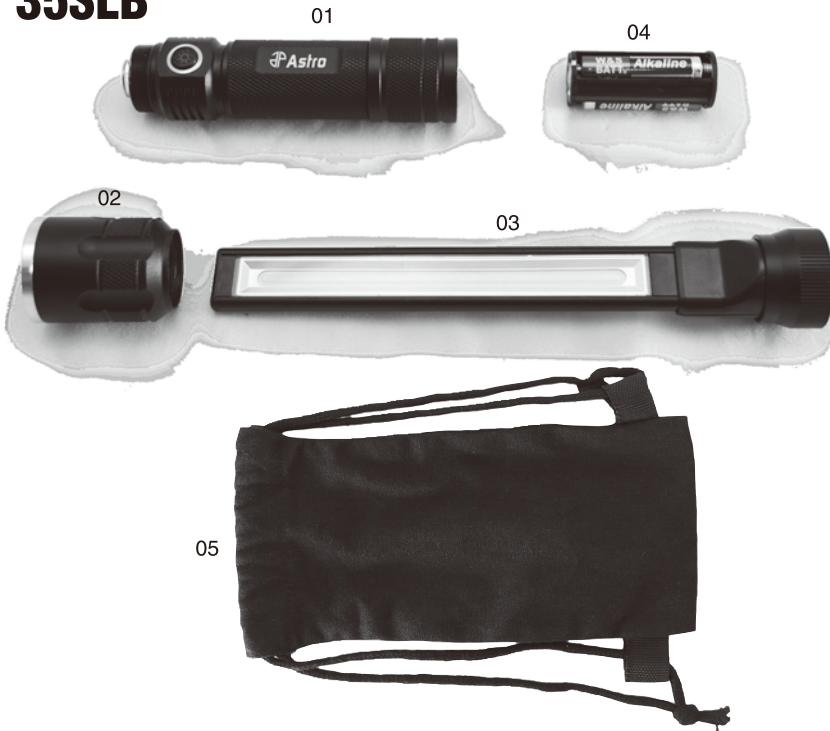

**Astro Pneumatic
Tool Company**
372 Old US Highway 52 South
Mount Airy, NC 27030

Model:

35SLB/35SLC

Product Type:

**EASY CHANGE LED INSPECTION AND
FLASHLIGHT TACTICAL BLACK
/ TACTICAL CAMO**

PARTS BREAKDOWN

Call 1.800.221.9705 for questions concerning performance of the product or other inquiries.

35SLB

Parts List

Index	Part No.	Description	Qty
01	35SLB-01	Handle	1
02	35SLB-02	Flashlight Heads	1
03	35SLB-03	COB LED	1
04	35SLB-04	Stack Battery Pod	1
05	35SLB-05	Drawstring Bag - Black	1

35SLC

Parts List

Index	Part No.	Description	Qty
01	35SLC-01	Handle	1
02	35SLC-02	Flashlight Heads	1
03	35SLC-03	COB LED	1
04	35SLC-04	Stack Battery Pod	1
05	35SLC-05	Drawstring Bag - Camo	1