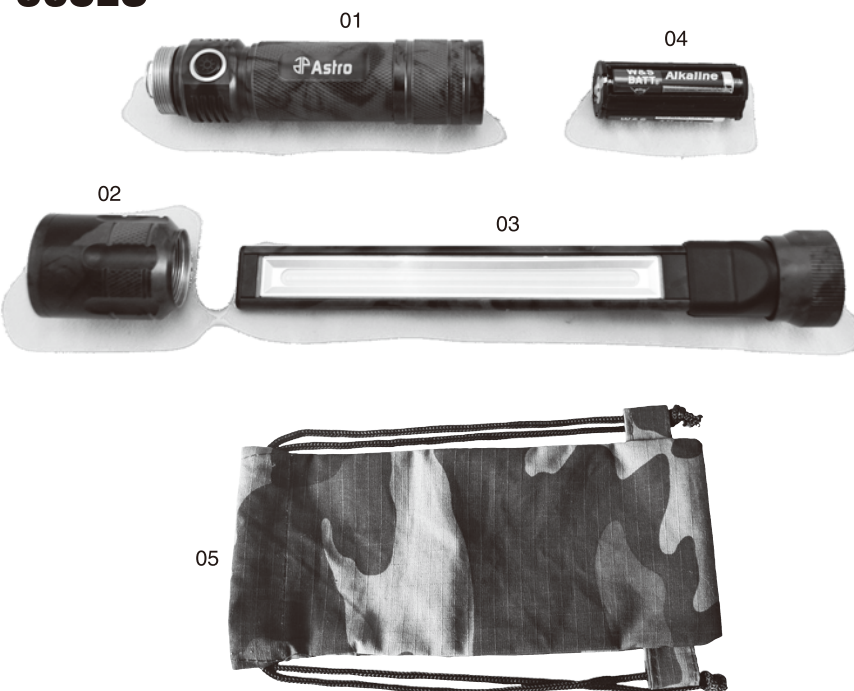

**Astro Pneumatic
Tool Company**
372 Old US Highway 52 South
Mount Airy, NC 27030

Model:

35SLB/35SLC

Product Type:

**EASY CHANGE LED INSPECTION AND
FLASHLIGHT TACTICAL BLACK
/ TACTICAL CAMO**

PARTS BREAKDOWN

Call 1.800.221.9705 for questions concerning performance of the product or other inquiries.

35SLB

Parts List

Index	Part No.	Description	Qty
01	35SLB-01	Handle	1
02	35SLB-02	Flashlight Heads	1
03	35SLB-03	COB LED	1
04	35SLB-04	Stack Battery Pod	1
05	35SLB-05	Drawstring Bag - Black	1

35SLC

Parts List

Index	Part No.	Description	Qty
01	35SLC-01	Handle	1
02	35SLC-02	Flashlight Heads	1
03	35SLC-03	COB LED	1
04	35SLC-04	Stack Battery Pod	1
05	35SLC-05	Drawstring Bag - Camo	1