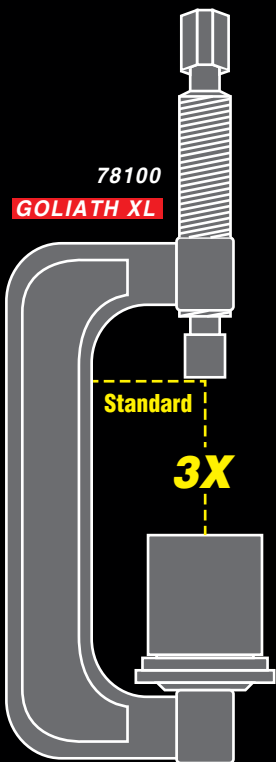

Astro 78197

GOLIATH

BALL JOINT SERVICE TOOL AND
MASTER ADAPTER SET

- ✓ *Our latest large forged alloy C frame press with industry leading strength. Both wider opening and longer arms to more easily fit adapters*
- ✓ *Set includes all the receiver tubes and removing/installing adapters needed to work on press-fit upper and lower ball joints*
- ✓ *Works on 2WD & 4WD Domestic, Import & Euro vehicles through the 2020's, includes information for over 1,100 applications*

Includes

- Goliath Large C-Frame
- Screw
- Center Rod
- Install Cup Adapter
- Adapter
- 1-3/4" x 1-3/4" Receiving Tube
- 1-3/4" x 2-1/4"D Receiving Tube
- 2-1/4" x 2-3/4"D Receiving Tube
- Removal Adapter
- Install Adapter
- Sleeve
- Receiving Cup
- Install Cup