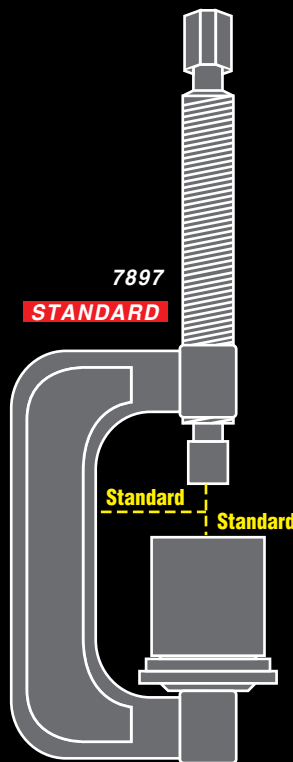

Astro 78197

GOLIATH

BALL JOINT SERVICE TOOL AND
MASTER ADAPTER SET

- ✓ *Our latest large forged alloy C frame press with industry leading strength. Both wider opening and longer arms to more easily fit adapters*
- ✓ *Set includes all the receiver tubes and removing/installing adapters needed to work on press-fit upper and lower ball joints*
- ✓ *Works on 2WD & 4WD Domestic, Import & Euro vehicles through the 2020's, includes information for over 1,100 applications*

Includes

- Goliath Large C-Frame
- Screw
- Center Rod
- Install Cup Adapter
- Adapter
- 1-3/4" x 1-3/4" Receiving Tube
- 1-3/4" x 2-1/4"D Receiving Tube
- 2-1/4" x 2-3/4"D Receiving Tube
- Removal Adapter
- Install Adapter
- Sleeve
- Receiving Cup
- Install Cup