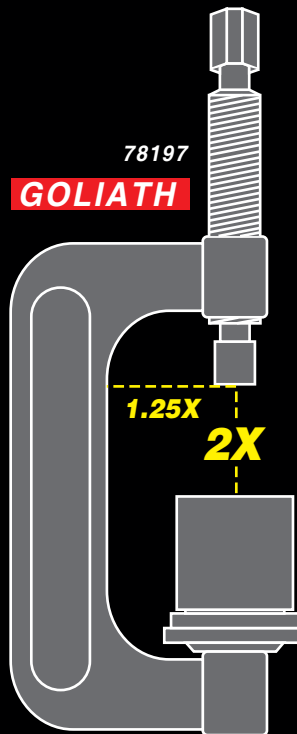

Astro 78197

GOLIATH

BALL JOINT SERVICE TOOL AND
MASTER ADAPTER SET

- ✓ *Our latest large forged alloy C frame press with industry leading strength. Both wider opening and longer arms to more easily fit adapters*
- ✓ *Set includes all the receiver tubes and removing/installing adapters needed to work on press-fit upper and lower ball joints*
- ✓ *Works on 2WD & 4WD Domestic, Import & Euro vehicles through the 2020's, includes information for over 1,100 applications*

Includes

- Goliath Large C-Frame
- Screw
- Center Rod
- Install Cup Adapter
- Adapter
- 1-3/4" x 1-3/4" Receiving Tube
- 1-3/4" x 2-1/4"D Receiving Tube
- 2-1/4" x 2-3/4"D Receiving Tube
- Removal Adapter
- Install Adapter
- Sleeve
- Receiving Cup
- Install Cup