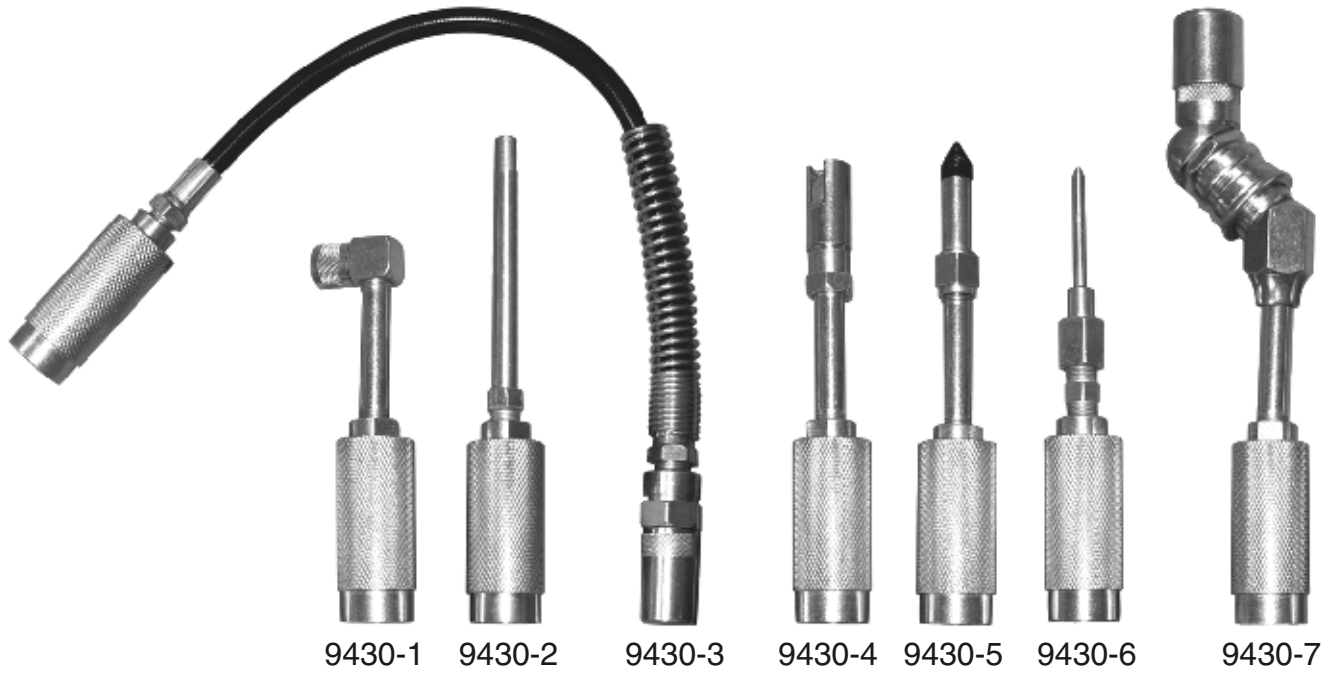

**Astro Pneumatic  
Tool Company**

Model:

**9430**

Product Type:

**Grease Fitting Adapter Set**

## PARTS BREAKDOWN

### Parts List

Part No.	Description	Qty
9430-1	Press-On 90 Degree	1
9430-2	Straight Extension	1
9430-3	12" Hose Extension	1
9430-4	Slide-On 90 Degree Coupler	1
9430-5	Rubber Tipped Nozzle	1
9430-6	Needle Nozzle	1
9430-7	360 Degree Couple	1