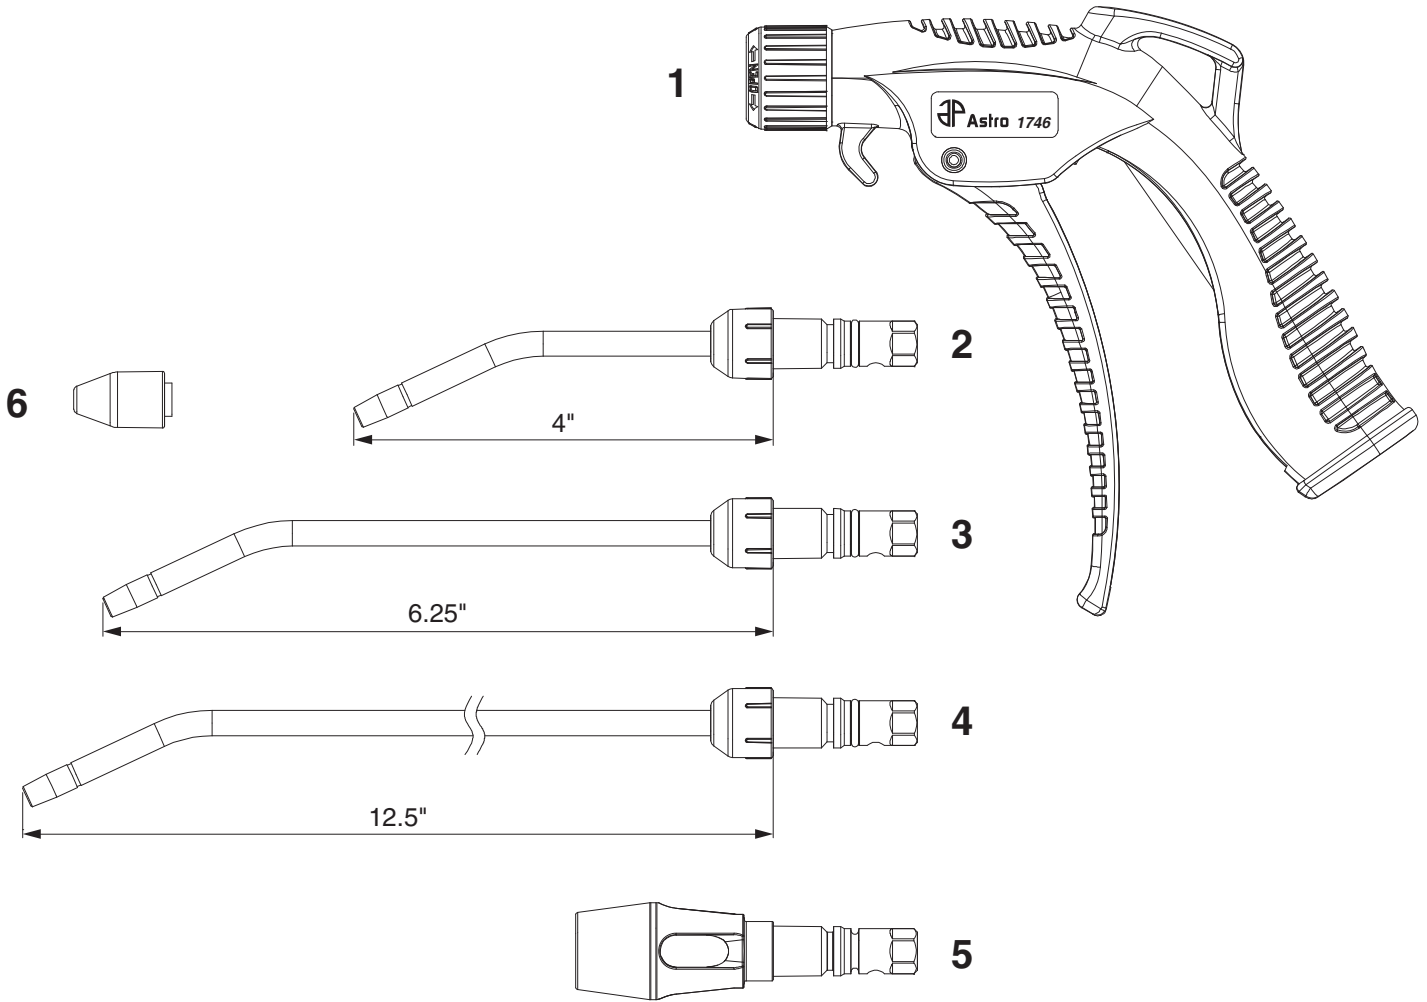

Call 1.800.221.9705 for questions concerning performance of the product or other inquiries.

PARTS BREAKDOWN

Parts List

<i>Index</i>	<i>Part No.</i>	<i>Description</i>	<i>Qty</i>
1	174601	Blow Gun	1
2	174602	4" Steel Extension	1
3	174603	6.25" Steel Extension	1
4	174604	12.5" Steel Extension	1
5	174605	Turbo Nozzle	1
6	174606	Rubber Tip for Steel Extension	1