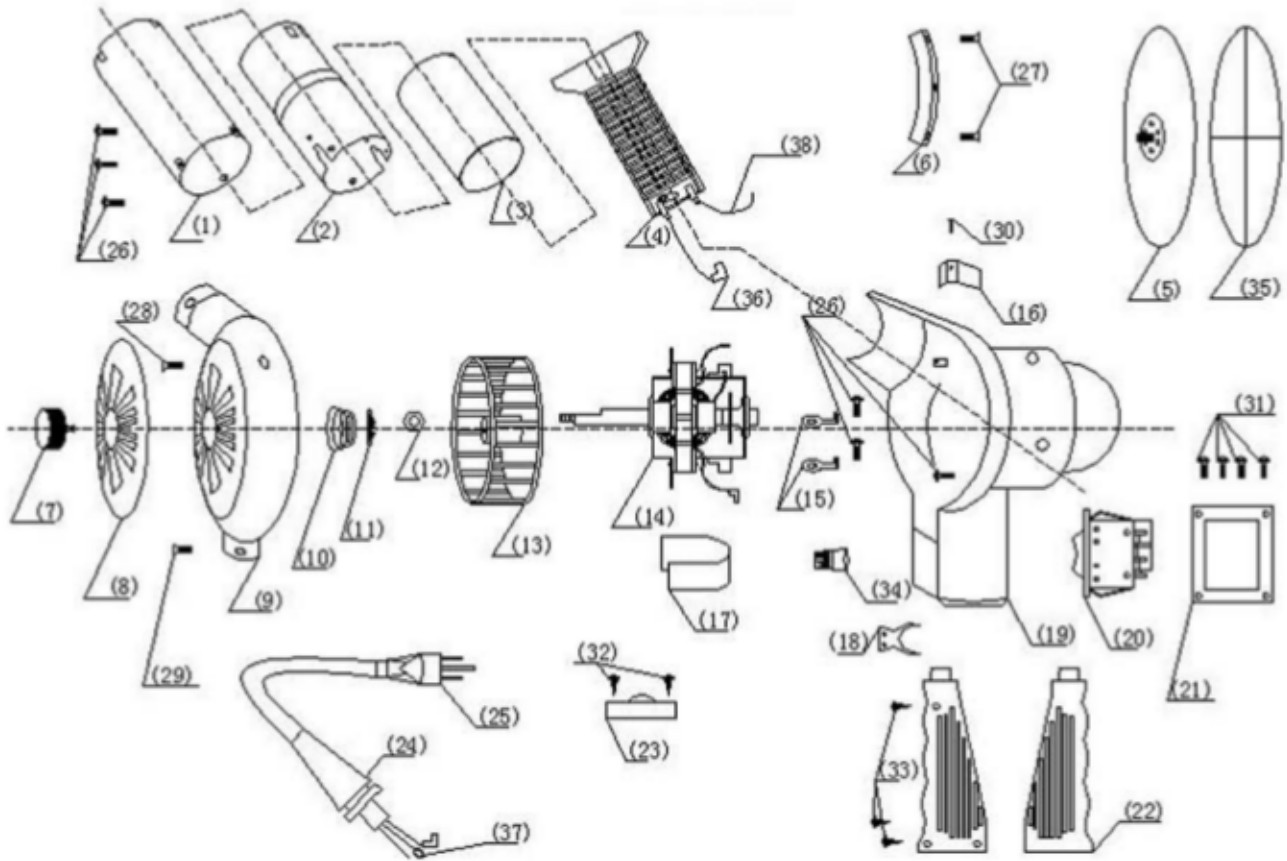

**Astro Pneumatic
Tool Company**
372 Old US Highway 52 South
Mount Airy, NC 27030

Model:

9426

Product Type:

**INDUSTRIAL HEAVY DUTY
HEAT GUN**

PARTS BREAKDOWN

Call 1.800.221.9705 for questions concerning performance of the product or other inquiries.

Parts List

Index No.	Part No.	Description
1	9426-01	Wind Tube Sheath
2	9426-02	Wind Tube
3	9426-03	Mica Insulation Tube
4	9426-04	Heating Element
5	9426-05	Stand
6	9426-06	Aluminum Block
7	9426-07	Knob
8	9426-08	Ventilation Shutter
9	9426-09	Left Housing
10	9426-10	Spring
11	9426-11	Circlip For Ventilation Shutter
12	9426-12	Nut
13	9426-13	Fan
14	9426-14	Motor Assembly
15	9426-15	Wire Clip A
16	9426-16	Wire Clip B
17	9426-17	Insulator
18	9426-18	Circlip For Handle
19	9426-19	Right Housing

Index No.	Part No.	Description
20	9426-20	Switch
21	9426-21	Switch Panel
22	9426-22	Handle
23	9426-23	Strain Relief Plate
24	9426-24	Strain Relief
25	9426-25	Power Cord
26	9426-26	Screw (4*8r)
27	9426-27	Screw (4*8f)
28	9426-28	Screw (3*12r)
29	9426-29	Screw (3*6f)
30	9426-30	Screw (3*8f)
31	9426-31	Screw (3*6r)
32	9426-32	Screw (4*6s)
33	9426-33	Screw (3*13s)
34	9426-34	Terminal Block
35	9426-35	Rubber Pad
36	9426-36	Wire Connector
37	9426-37	Ground Terminal
38	9426-38	Internal Wiring