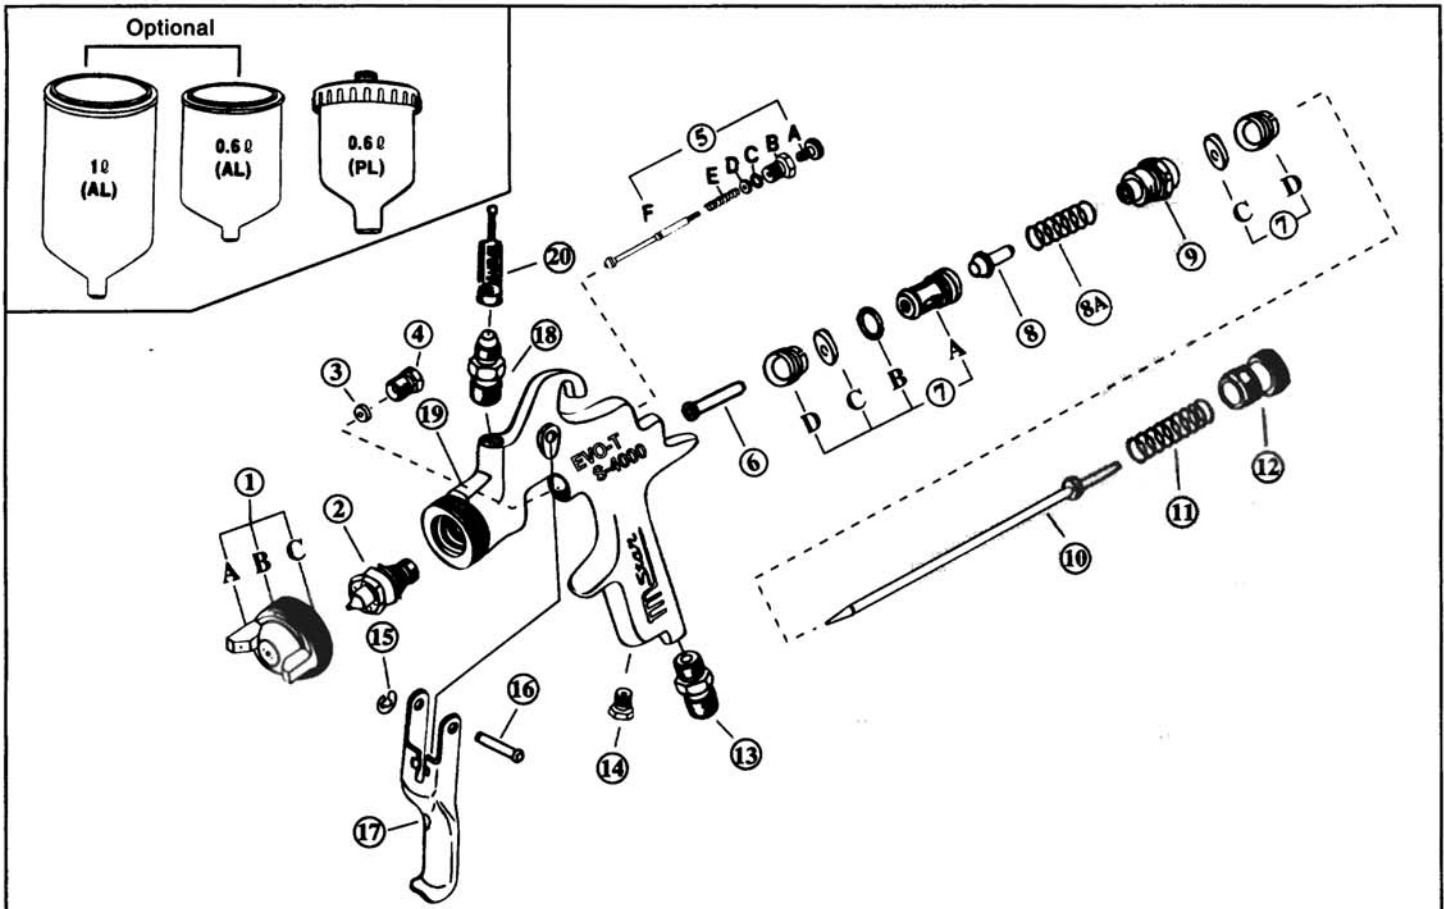

PARTS LIST

No.	Description	Q'ty
1	Air Cap Set	1
2	Fluid Nozzle(Stainless)	1
3	Needle Packing Set (Teflon)	1
4	Needle Packing Seat	1
5	Spreader Adjusting Valve Set	1
	5A Spreader Adjusting Knob	2
	5B Housing	2
	5C Packing	2
	5D Brass Washer	2
	5E Spring	1
	5F Stem	1

No.	Description	Q'ty
6	Air Valve Shaft	1
7	Air Valve Seat Set	1
	7A Valve Body	1
	7B O Ring	1
	7C Packing (Teflon)	2
	7D Nut	2
8	Air Valve	1
8A	Air Valve Spring	1
9	Fluid Adj. Guide	1
10	Fluid Needle Set (Stainless)	1
11	Fluid Needle Spring	1

No.	Description	Q'ty
12	Fluid Adj. Knob	1
13	Air Inlet	1
14	Nut	1
15	E Stopper	1
16	Trigger Stud	1
17	Trigger	1
18	Fluid Joint	1
19	Gun Body	1
20	Filter	1