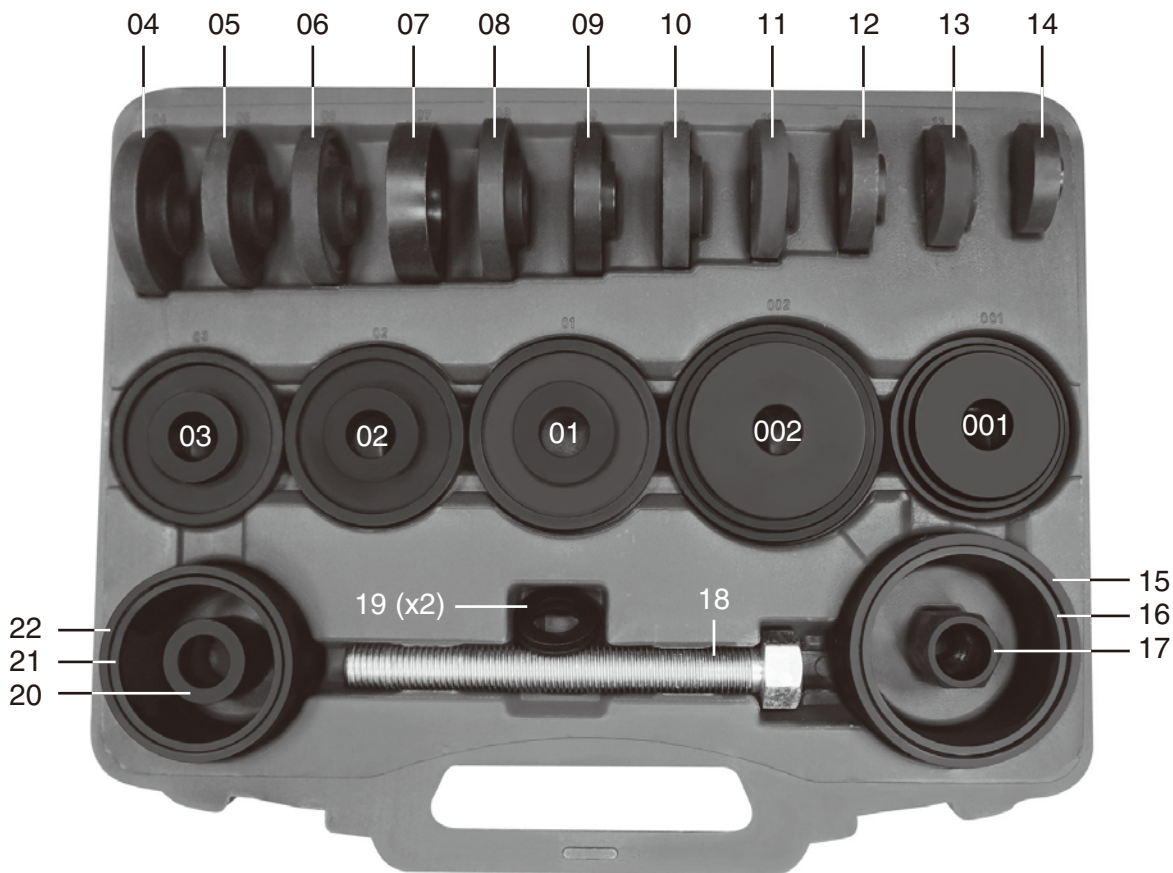

Call 1.800.221.9705 for questions concerning performance of the product or other inquiries.

PARTS BREAKDOWN

PARTS BREAKDOWN

Index #	Part #	Description
001	78825-A	Small Sleeve Plate (3.4" x 2.7" Step)
002	78825-B	Large Sleeve Plate (4" OD x 3.2" Step)
01	78825-01	Bushing (3.48" OD)
02	78825-02	Bushing (3.27" OD)
03	78825-03	Bushing (3.21" OD)
04	78825-04	Bushing (3.05" OD)
05	78825-05	Bushing (2.95" OD)
06	78825-06	Bushing (2.89" OD)
07	78825-07	Bushing (2.87" OD)
08	78825-08	Bushing (2.9" OD)
09	78825-09	Bushing (2.76" OD)
10	78825-10	Bushing (2.62" OD)

Index #	Part #	Description
11	78825-11	Bushing (2.48" OD)
12	78825-12	Bushing (2.32" OD)
13	78825-13	Bushing (2.17" OD)
14	78825-14	2" Plate
15	78825-15	Sleeve (4" OD x 2.56")
16	78825-16	Sleeve (3.6" OD x 2.56")
17	78825-17	2.4" Nut
18	78825-18	7/8" Grade 8 Bolt
19	78825-19	Hardened Washer
22	78825-20	Sleeve (3.4" OD x 2.56")
21	78825-21	Sleeve (3" OD x 2.56")
20	78825-22	Spacer