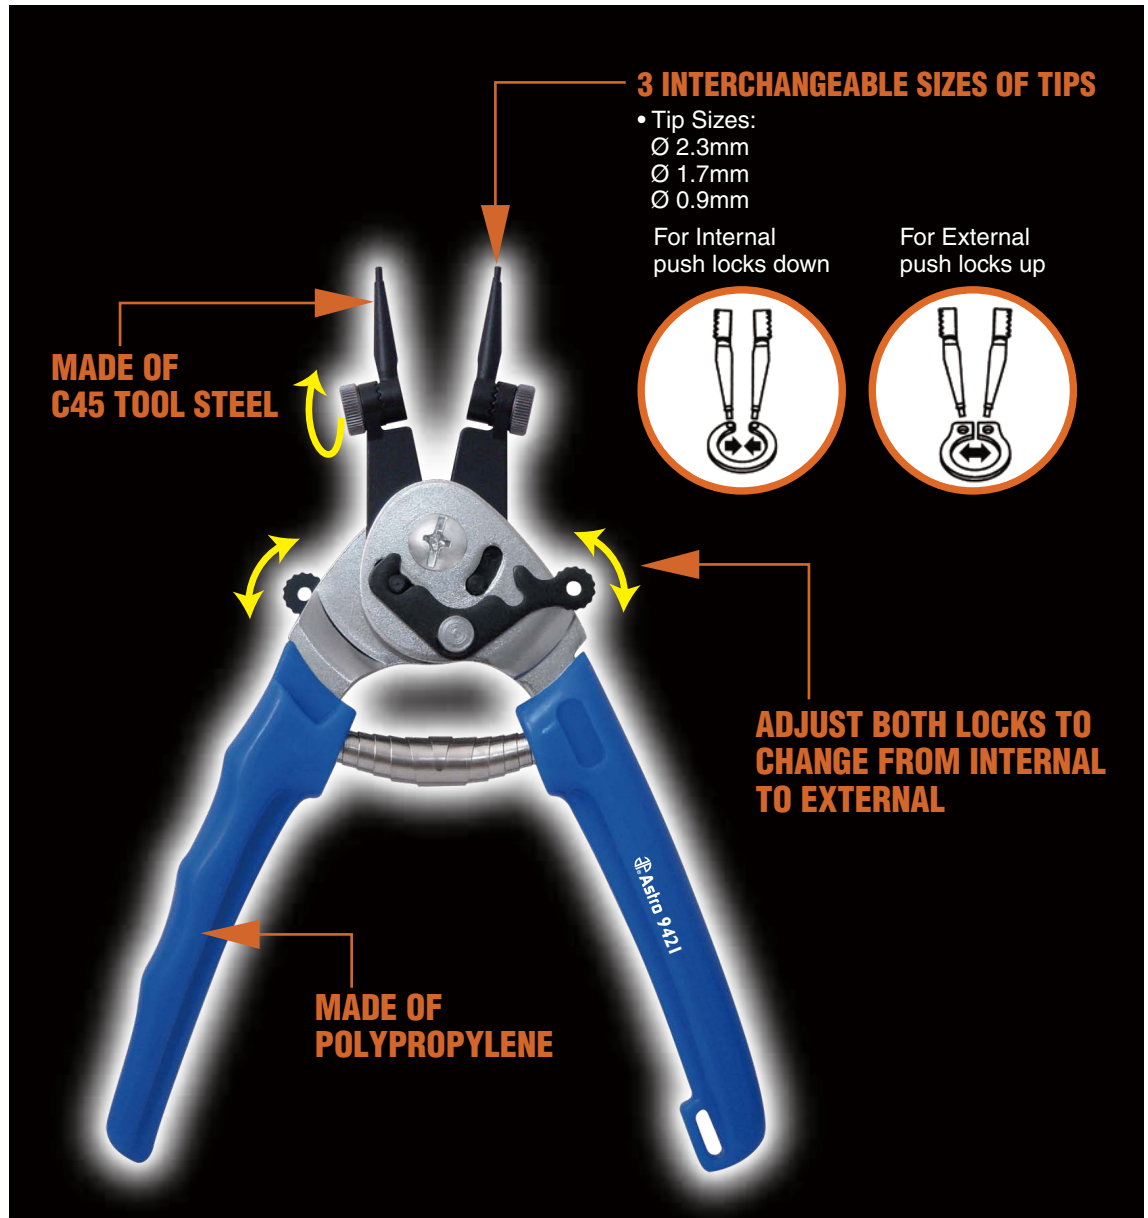

372 OLD US HIGHWAY
52 SOUTH
MT. AIRY, NC 27030
(800) 221-9705
Phone: (336) 786-6432
Fax: (336) 786-4992

Model	Length	Body Material	Handle Material	Angle
9421	3.75"	Steel	Polypropylene	270°

- Engineered for professional use.
- Quickly change out tips or from internal to external use.
- Three interchangeable sizes of 270 degree adjustable and locking tips.
- Tool and tips both feature machined teeth to prevent movement once angle is set.
- Firm and positive internal to external adjustment.