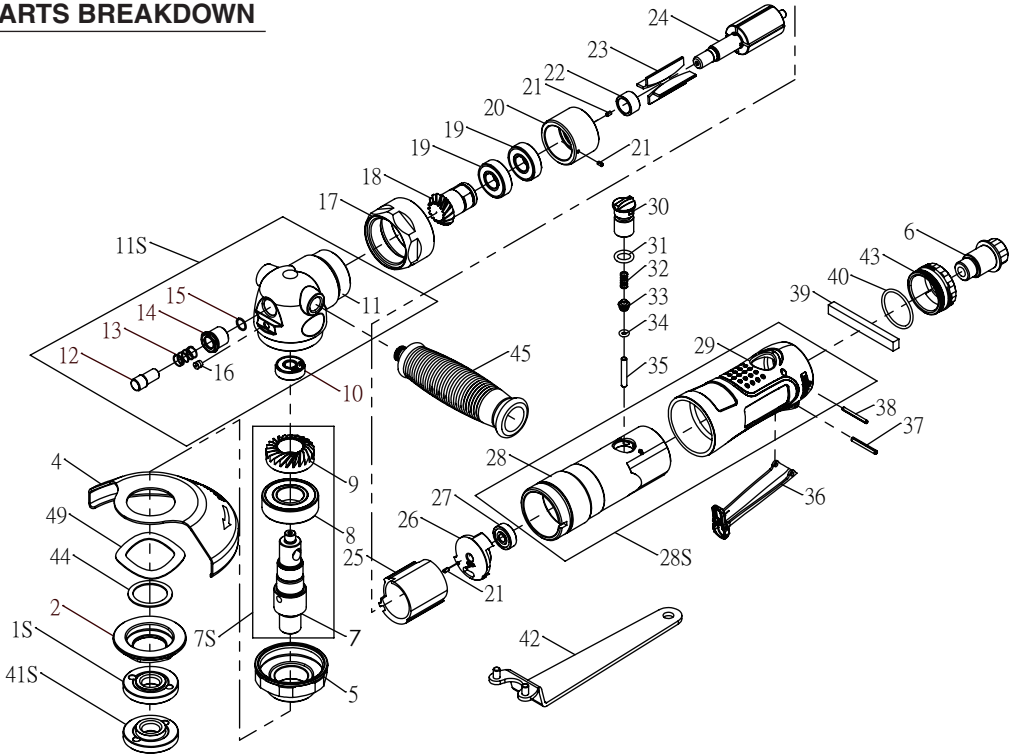

PARTS BREAKDOWN

PARTS LIST

Index	Part No.	Description	Qty	Index	Part No.	Description	Qty	Index	Part No.	Description	Qty		
1	30045-01	Spacer (5/8"-11)	1	17	30045-17	Coupling Nut	1	37	30045-37	Spring Pin	1		
	30045-02	Spacer (M14x2.0)		18	30045-18	Gear Spindle	1	38	30045-38	Spring Pin	1		
2	30045-03	Lock Nut	1	19	30045-19	Bearing	2	39	30045-39	Muffler	1		
3	30045-04	Wave Washer	1	20	30045-20	Front Plate	1	40	30045-40	O-Ring	1		
4	30045-05	4.5" Wheel Cover	1	21	30045-21	Spring Pin	3	41S	30045-41	Spacer (5/8"-11)	1		
5	30045-06	Protecting Cover	1	22	30045-22	Spacer	1	41S	30045-42	Spacer (M14x2.0)	1		
6	30045-07	Inlet Bushing	1	23	30045-23	Rotor Blade	4	42	30045-43	Wrench	1		
7S	30045-08	Spindle Ass'y	1	24	30045-24	Rotor	1	43	30045-44	Exhaust Sleeve	1		
		7 Spindle (5/8"-11)		25	30045-25	Cylinder	1	44	30045-45	Washer	1		
		8 Bearing		26	30045-26	Rear End Plate	1	45	30045-46	Head Handle	1		
30045-09	30045-09	9 Bevel Gear	1	27	30045-27	Bearing	1						
		7A Spindle (M14x2.0)		28S	30045-28S	Housing Ass'y	1						
		8 Bearing		28	30045-28	28 Housing							
9 Bevel Gear	29	30045-29	Housing Cover										
11S	30045-10	Angle Head Housing Ass'y	1	30	30045-30	Valve Screw	1						
		10 Bearing		31	30045-31	O-Ring	1						
		11 Angle Head Housing		32	30045-32	Spring	1						
		12 Locking Pin		33	30045-33	Throttle Valve	1						
		13 Spring		34	30045-34	O-Ring	1						
		14 Locking Screw		35	30045-35	Parallel Pin	1						
		15 O-Ring		36	30045-36	Throttle Lever Ass'y	1						
		16 Grease Fitting											