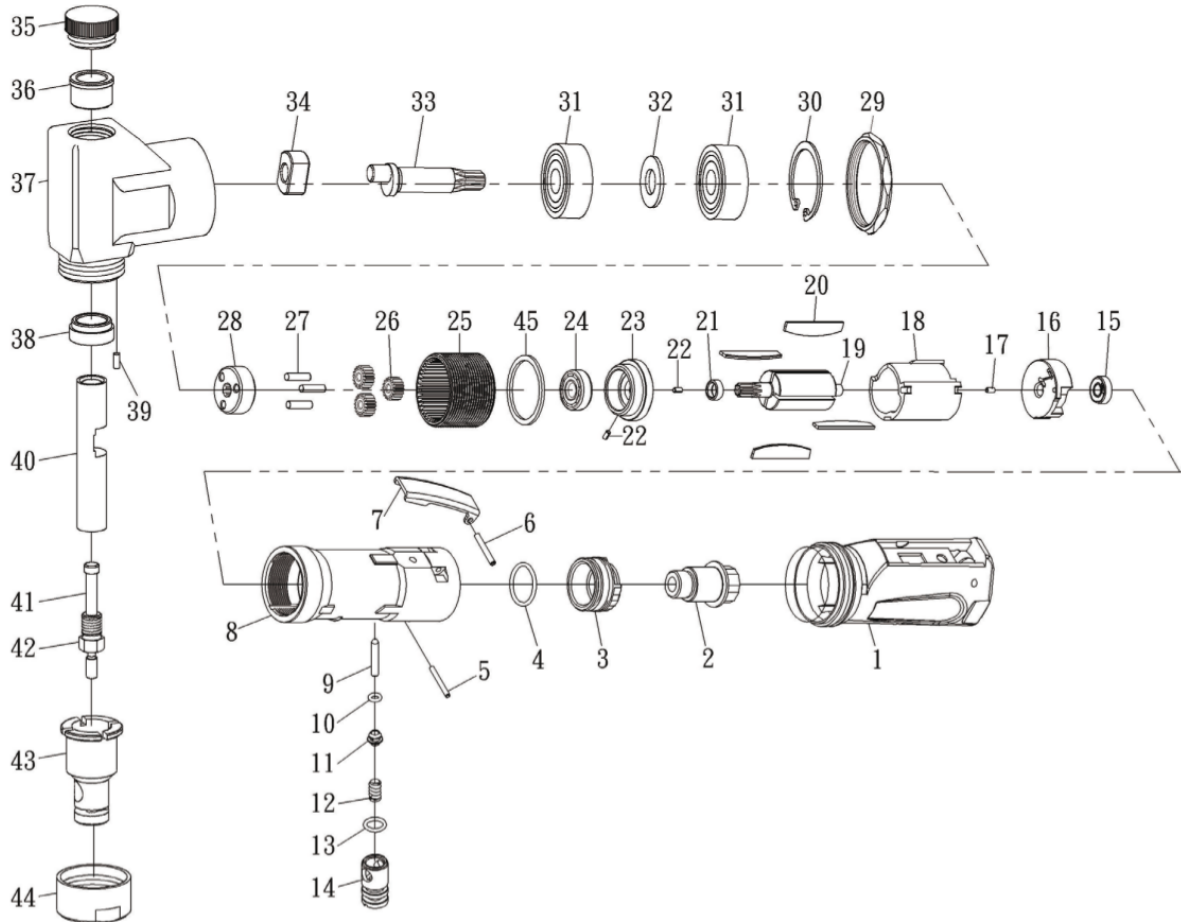

**Astro Pneumatic
Tool Company**
372 Old US Highway 52 South
Mount Airy, NC 27030

Model:
727

Product Type:
HEAVY DUTY AIR NIBBLER

PARTS BREAKDOWN

Call 1.800.221.9705 for questions concerning performance of the product or other inquiries.

Parts List

Index	Part No.	Description	Qty	Index	Part No.	Description	Qty	Index	Part No.	Description	Qty
1	727-01	Housing Cover	1	16	727-16	Rear End Plate	1	31	727-31	Ball Bearing	2
2	727-02	Air Inlet Bushing	1	17	727-17	Spring Pin	1	32	727-32	Washer	1
3	727-03	Exhaust Sleeve	1	18	727-18	Cylinder	1	33	727-33	Shaft	1
4	727-04	O-Ring	1	19	727-19	Rotor	1	34	727-34	Drive Bushing	1
5	727-05	Spring Pin	1	20	727-20	Rotor Blade	4	35	727-35	Plug	1
6	727-06	Spring Pin	1	21	727-21	Spacer	1	36	727-36	Pushing Rod Bushing	1
7	727-07	Throttle Lever	1	22	727-22	Spring Pin	2	37	727-37	Nibbler Head	1
8	727-08	Motor Housing	1	23	727-23	Front End Plate	1	38	727-38	Pushing Rod Bushing	1
9	727-09	Valve Shaft	1	24	727-24	Ball Bearing	1	39	727-39	Pin	1
10	727-10	O-Ring	1	25	727-25	Internal Gear	1	40	727-40	Pushing Rod	1
11	727-11	Throttle Valve	1	26	727-26	Idler Gear	3	41	727-41	Cutter	1
12	727-12	Valve Spring	1	27	727-27	Idler Gear Pin	1	42	727-42	Screw	1
13	727-13	O-Ring	1	28	727-28	Idler Spindle	1	43	727-43	Dies	1
14	727-14	Valve Screw	1	29	727-29	Nut	1	44	727-44	Nut	1
15	727-15	Ball Bearing	1	30	727-30	Snap Ring	1	45	727-45	Washer	1