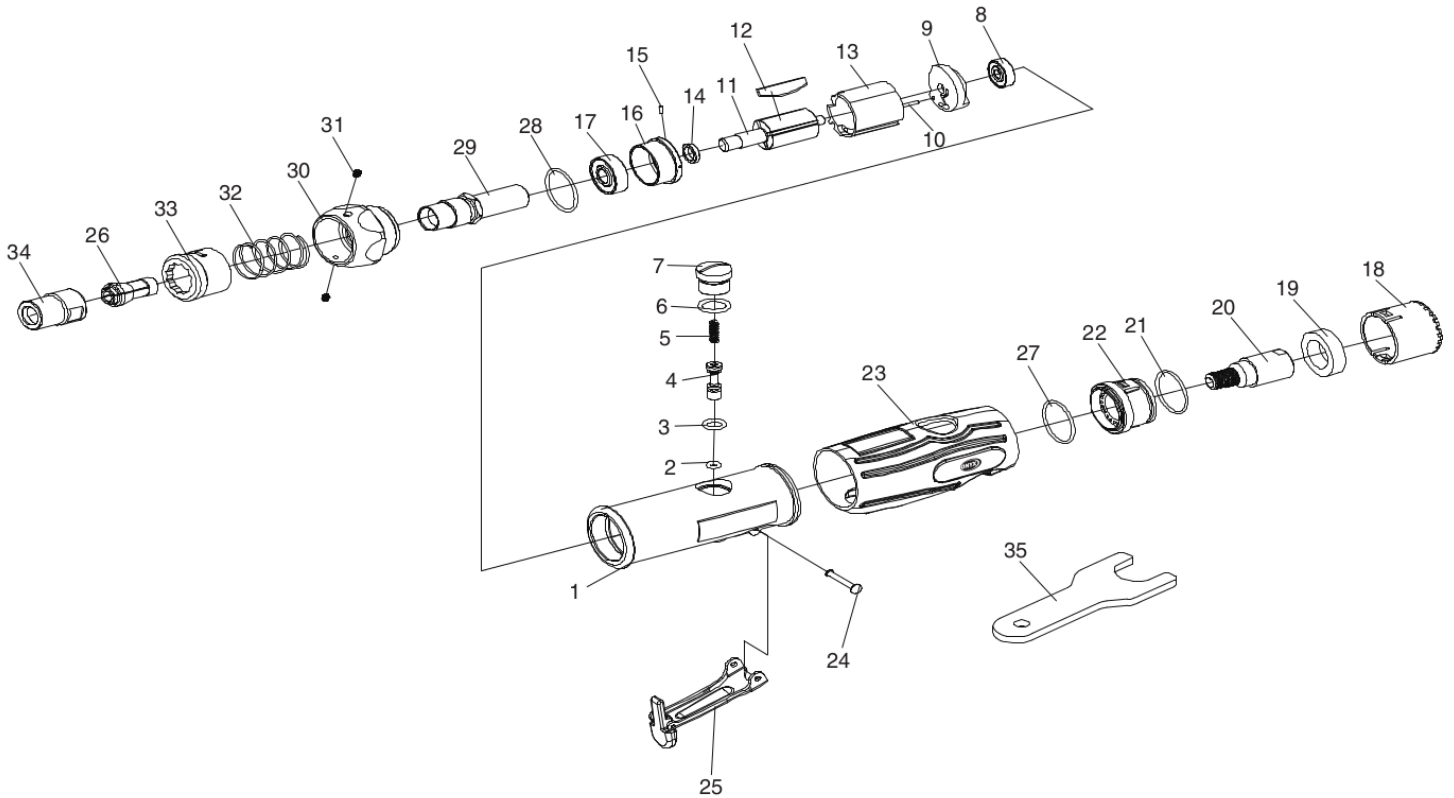

**Astro Pneumatic
Tool Company**
372 Old US Highway 52 South
Mount Airy, NC 27030

Model:
206QL

Product Type:
**QUICK-LOCK 1/4" STRAIGHT
DIE GRINDER**

PARTS BREAKDOWN

Call 1.800.221.9705 for questions concerning performance of the product or other inquiries.

Parts List

Index	Part No.	Description	Qty	Index	Part No.	Description	Qty
1	205QL-01	Housing Ass'y	1	19	205QL-20	Exhaust Deflector	1
2	205QL-02	O-Ring	1	20	205QL-21	Air Inlet Bushing	1
3	205QL-03	O-Ring	1	21	205QL-22	O-Ring	1
4	205QL-04	Valve Stem	1	22	205QL-23	Exhaust hood	1
5	206QL-05	Spring	1	23	205QL-24	Handle Grip	1
6	205QL-06	O-Ring	1	24	205QL-25	Throttle Lever Pin	1
7	205QL-07	Valve Plug	1	25	205QL-26	Throttle Lever	1
8	205QL-08	Ball Bearing	1	26	206QL-26	1/4" Collets	1
9	205QL-09	Rear End Plate	1	27	205QL-41	O-Ring	1
10	205QL-10	Dowel Pin	1	28	206QL-28	O-Ring	1
11	205QL-11	Rotor	1	29	206QL-29	Work Spindle	1
12	205QL-12	Rotor Blade	4	30	206QL-30	Connect Nut	1
13	205QL-13	Cylinder	1	31	206QL-31	Screw	2
14	205QL-14	Bushing	1	32	206QL-32	Spring	1
15	205QL-15	Pin	1	33	206QL-33	Quick-release head	1
16	205QL-16	Front End Plate	1	34	205QL-40	Collets Nut	1
17	205QL-17	Ball Bearing	1	35	205QL-45	Wrench	1
18	205QL-19	Muffler Cover	1