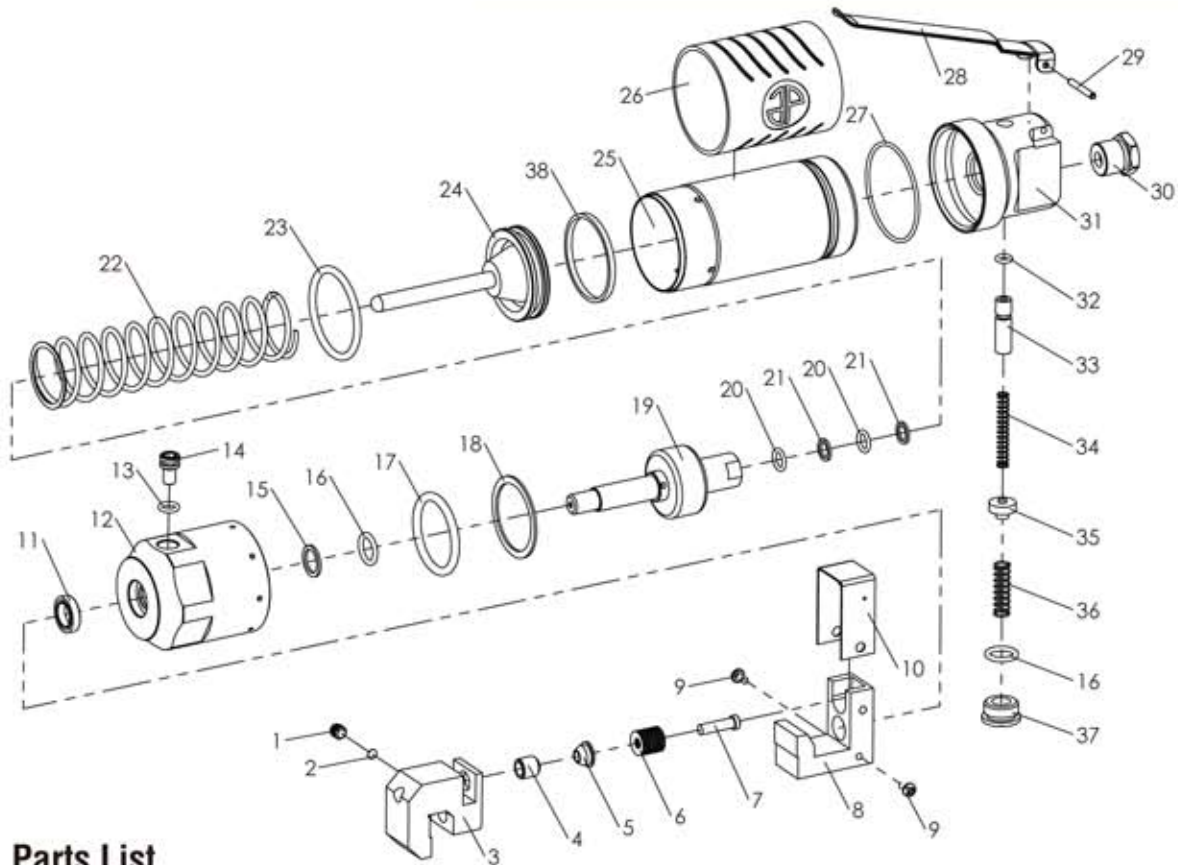

**Astro Pneumatic
Tool Company**
372 Old US Highway 52 South
Mount Airy, NC 27030

Model:
605ST (5.5mm)
608ST (8mm)

Product Type:
**STRAIGHT TYPE PUNCH/
FLANGE TOOL**

PARTS BREAKDOWN

Call 1.800.221.9705 for questions concerning performance of the product or other inquiries.

Parts List

| Index No. | Part No. | Description | Qty |
|-----------|----------|-----------------------|-----|
| 1 | 605ST-01 | Set Screw (M6x6) | 1 |
| 2 | 605ST-02 | Plug | 1 |
| 3 | 605ST-03 | Clamp (605ST) | 1 |
| | 608ST-03 | Clamp (608ST) | 1 |
| 4 | 605ST-04 | Punch Die (605ST) | 1 |
| | 608ST-04 | Punch Die (608ST) | 1 |
| 5 | 605ST-05 | Guide Bushing (605ST) | 1 |
| | 608ST-05 | Guide Bushing (608ST) | 1 |
| 6 | 605ST-06 | Cup Spring (605ST) | 13 |
| | 608ST-06 | Cup Spring (608ST) | 13 |
| 7 | 605ST-07 | Punch (605ST) | 1 |
| | 608ST-07 | Punch (608ST) | 1 |
| 8 | 605ST-08 | Anvil (605ST) | 1 |
| | 608ST-08 | Anvil (608ST) | 1 |
| 9 | 605ST-09 | Screw (M4x6) | 2 |
| 10 | 605ST-10 | Cover Plate (605ST) | 1 |
| | 608ST-10 | Cover Plate (608ST) | 1 |
| 11 | 605ST-11 | Oil Seal | 1 |
| 12 | 605ST-12 | Hydr Cylinder | 1 |
| 13 | 605ST-13 | O-Ring (ID6.8x1.9) | 1 |
| 14 | 605ST-14 | Screw | 1 |
| 15 | 605ST-15 | Support Ring | 1 |
| 16 | 605ST-16 | O-Ring (ID11.8x2.4) | 2 |
| 17 | 605ST-17 | O-Ring | 1 |