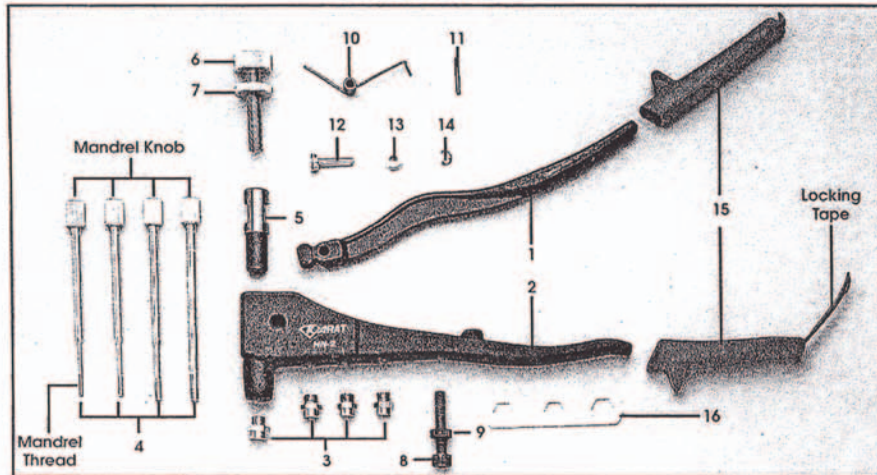

**■ PARTS LIST**

Article No.	Part Name
1102003-M3	Mandrel, for M3x0.5 Rivet Nut
1102003-M4	Mandrel, for M4x0.7 Rivet Nut
1102003-M5	Mandrel, for M5x0.8 Rivet Nut
1102003-M6	Mandrel, for M6x1.0 Rivet Nut
1102003-632	Mandrel, for 6-32 Rivet Nut
1102003-832	Mandrel, for 8-32 Rivet Nut
1102003-1024	Mandrel, for 10-24 Rivet Nut
1102003-1032	Mandrel, for 10-32 Rivet Nut
1102003-1420	Mandrel, for 1/4"-20 Rivet Nut
1101004	Collet Case
1102004-00	Adjusting Knob

Article No.	Part Name
0101001-00	Handle
1102001-00	Aluminum Body
1102002-M3	Nosepiece, for M3 Rivet Nut
1102002-M4	Nosepiece, for M4 Rivet Nut
1102002-M5	Nosepiece, for M5 Rivet Nut
1102002-M6	Nosepiece, for M6 Rivet Nut
1102002-6	Nosepiece, for #6 Rivet Nut
1102002-8	Nosepiece, for #8 Rivet Nut
1102002-10	Nosepiece, for #10 Rivet Nut
1102002-14	Nosepiece, for 1/4" Rivet Nut

Article No.	Part Name
1102005	Lock Nut
1102006	Stroke Bolt
1102007	Stroke Nut
0101012	Torsion Spring
0101013	Torsion Spring Pin
0101014	Fulcrum Pin
0101015	Fulcrum Pin Bearing
0101016	Snap Ring E4
0101017-00	Grips
1101006	Wrench, W-3