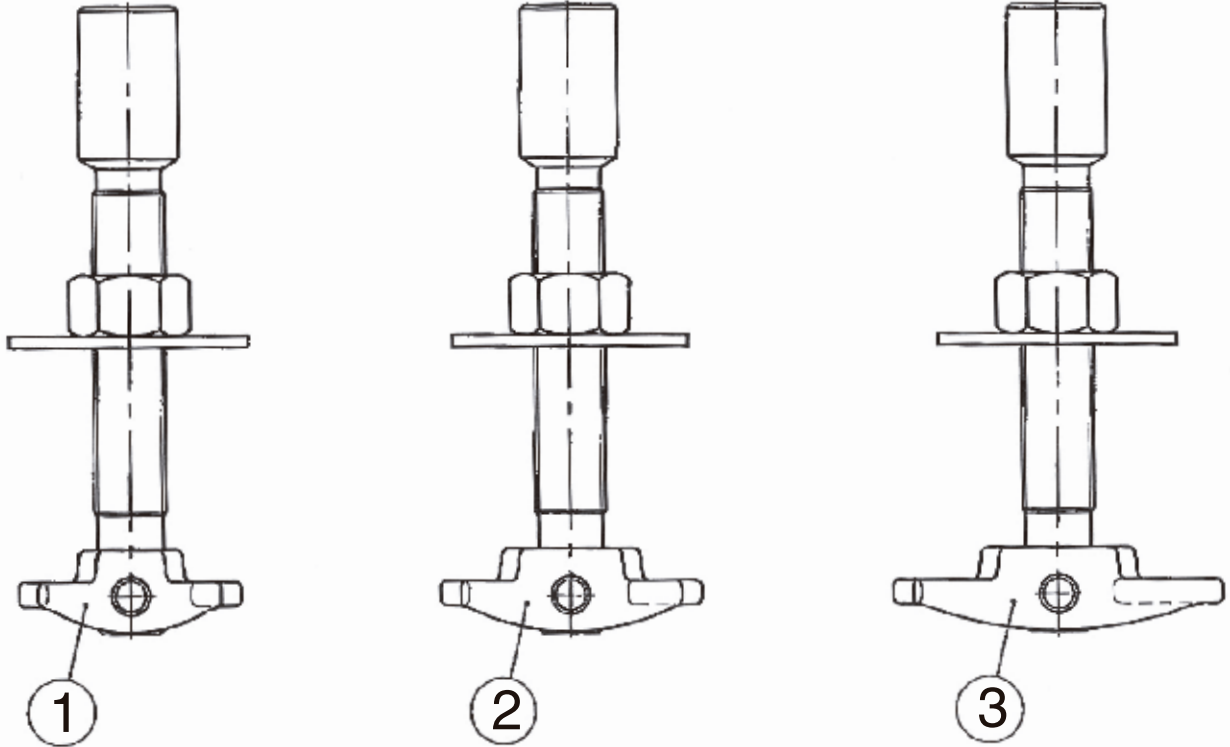

**Astro Pneumatic  
Tool Company**

372 Old US Highway 52 South  
Mount Airy, NC 27030

Model:

**78820**

Product Type:

**Rear Axle Bearing  
Service Set**

### Parts List

<i>Part No.</i>	<i>Description</i>	<i>Qty</i>
78820-01	Rear Axle Bearing Service Set 1" - 1 7/8"	1
78820-02	Rear Axle Bearing Service Set 1 5/16" - 2 3/8"	1
78820-03	Rear Axle Bearing Service Set 1 3/8" - 2 7/8"	1