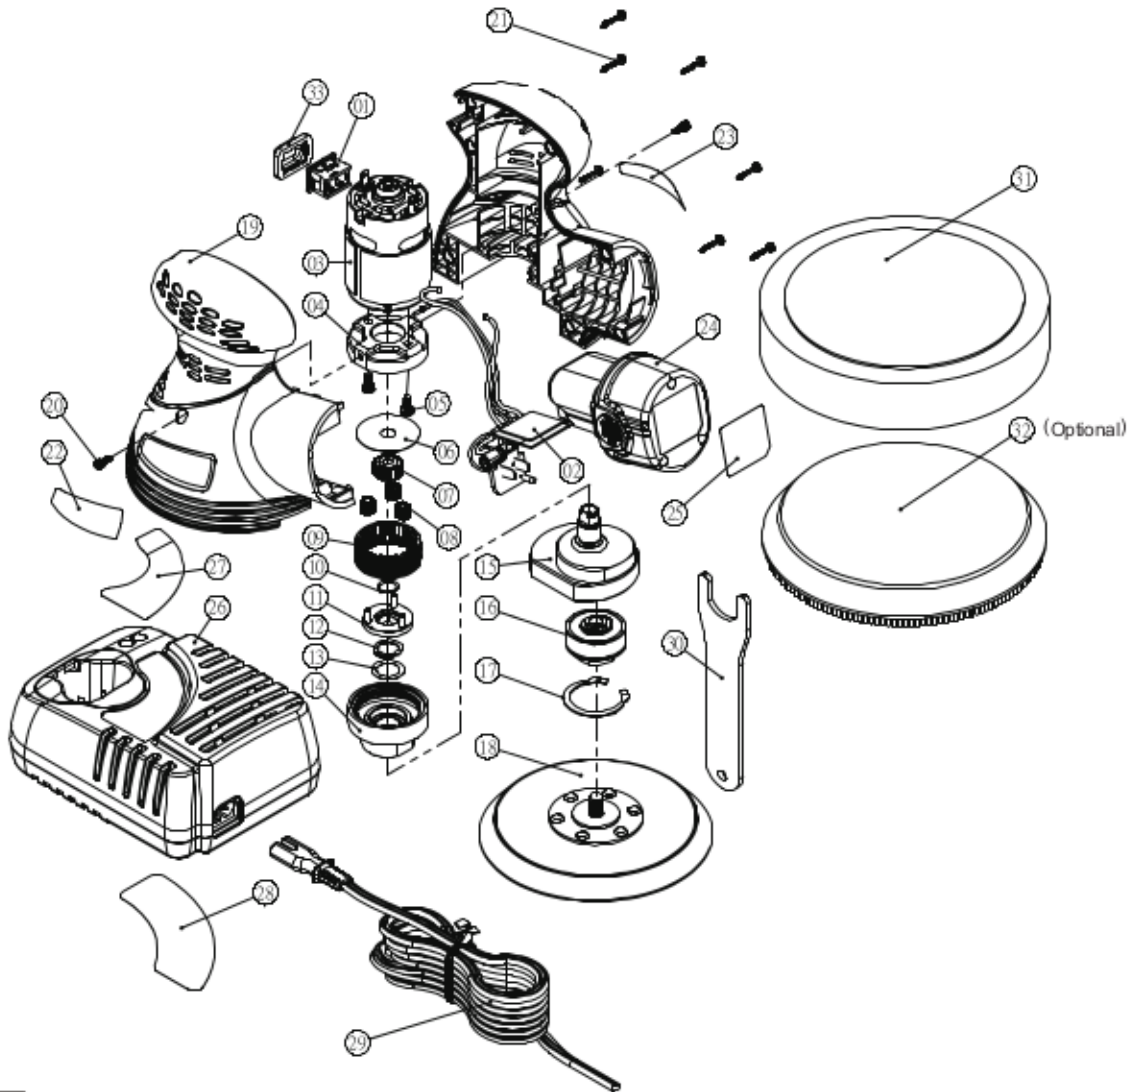

**Astro Pneumatic
Tool Company**
372 Old US Highway 52 South
Mount Airy, NC 27030

Model:

3024

Product Type:

**12V CORDLESS
PALM WAX POLISHER**

PARTS BREAKDOWN

Call 1.800.221.9705 for questions concerning performance of the product or other inquiries.

Parts List

Index	Part No.	Description	Qty
1	3024-01	Switch	1
2	3024-02	PCB Ass'y	1
3	3024-03	Motor	1
4	3024-04	Motor Connector	1
5	3024-05	Screw	2
6	3024-06	Washer	1
7	3024-07	Motor Gear	1
8	3024-08	Planetary Gears	3
9	3024-09	Ring Gear	1
10	3024-10	Snap Ring	1
11	3024-11	Planetary Gear Base	1

Index	Part No.	Description	Qty
12	3024-12	C Ring	1
13	3024-13	Washer	1
14	3024-14	Gear Box Ass'y	1
15	3024-15	Eccentric Wheel	1
16	3024-16	Spindle Ass'y	1
17	3024-17	C Ring	1
18	4603	Backing Pad	1
19	3024-19	Housing-L&R	1
20	3024-20	Screw	2
21	3024-21	Screw	7
22	3024-22	Housing Label-L	1