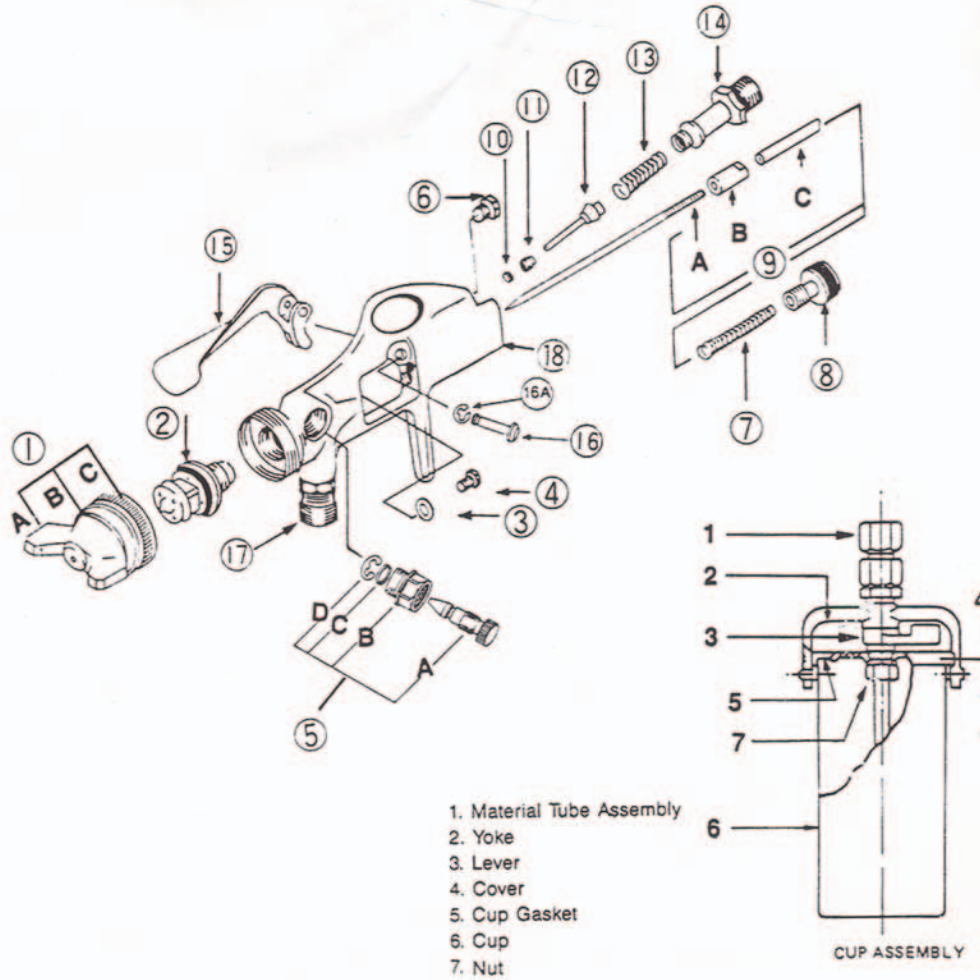

## TOUCH UP GUN

## PARTS LIST

Part No.	Description	Q'ty	Part No.	Description	Q'ty
1.	Air Cap Set	1	10.	Packing	1
2.	Fluid Tip	1	11.	Valve Nut	1
3.	Needle Valve Packing	1	12.	Stem	1
4.	Needle Valve Packing Seat	1	13.	Spring	1
5.	Spreader Adjusting Valve Set	1	14.	Connection	1
6.	Cap	1	15.	Trigger	1
7.	Spring	1	16.	Trigger Bearing Strud	1
8.	Screw	1	16A.	Trigger Stopper	1
9.	Needle Assem	1	17.	Fluid Connector	1
			18.	Gun Body	1