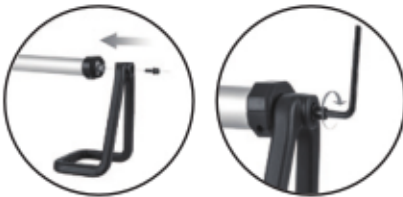

Model:

82ULB

Product Type:

UNDERHOOD LIGHT BAR**PARTS BREAKDOWN**

Call 1.800.221.9705 for questions concerning performance of the product or other inquiries.

**Assembly Diagram****Parts List**

Index	Part No.	Description	Qty
1	82ULB-01	The Fixed Screws	1
2	82ULB-02	The Rubber Holder	1
3	82ULB-03	Small Tube Connector	1
4	82ULB-04	Elastic String	1
5	82ULB-05	Small Aluminium Tube	1
6	82ULB-06	Small Sleeve	1
7	82ULB-07	Middle Sleeve	1
8	82ULB-08	Small Tube Front Cover	1
9	82ULB-09	Small Tube Back Cover	1
10	82ULB-10	Tray Mid Tube Right Inner Holder	1
11	82ULB-11	Tray Right Cover	1
12	82ULB-12	Tray Plastic Bead	1
13	82ULB-13	Tray Base	1
14	82ULB-14	The Iron Base	1
15	82ULB-15	Middle Aluminium Tube	1
16	82ULB-16	Tray Mid Tube Left Inner Holder	1

Index	Part No.	Description	Qty
17	82ULB-17	Tray Button	1
18	82ULB-18	Small Tube Fixed Seal Ring	1
19	82ULB-19	Tray Left Cover	1
20	82ULB-20	Mid Tube Drivepipe	1
21	82ULB-21	Mid Tube Seal Ring	1
22	82ULB-22	Fixed Base Back Cover	1
23	82ULB-23	Fixed Base Pressing Plate	1
24	82ULB-24	Fixed Base Holder	1
25	82ULB-25	Big Tube Drivepipe	1
26	82ULB-26	Fixed Base Button	1
27	82ULB-27	Fixed Base Front Cover	1
28	82ULB-28	Big Tube Front Cover	1
29	82ULB-29	Large Aluminium Tube	1
30	82ULB-30	Big Tube Back Cover	1
31	82ULB-31	Big Tube Connector	1