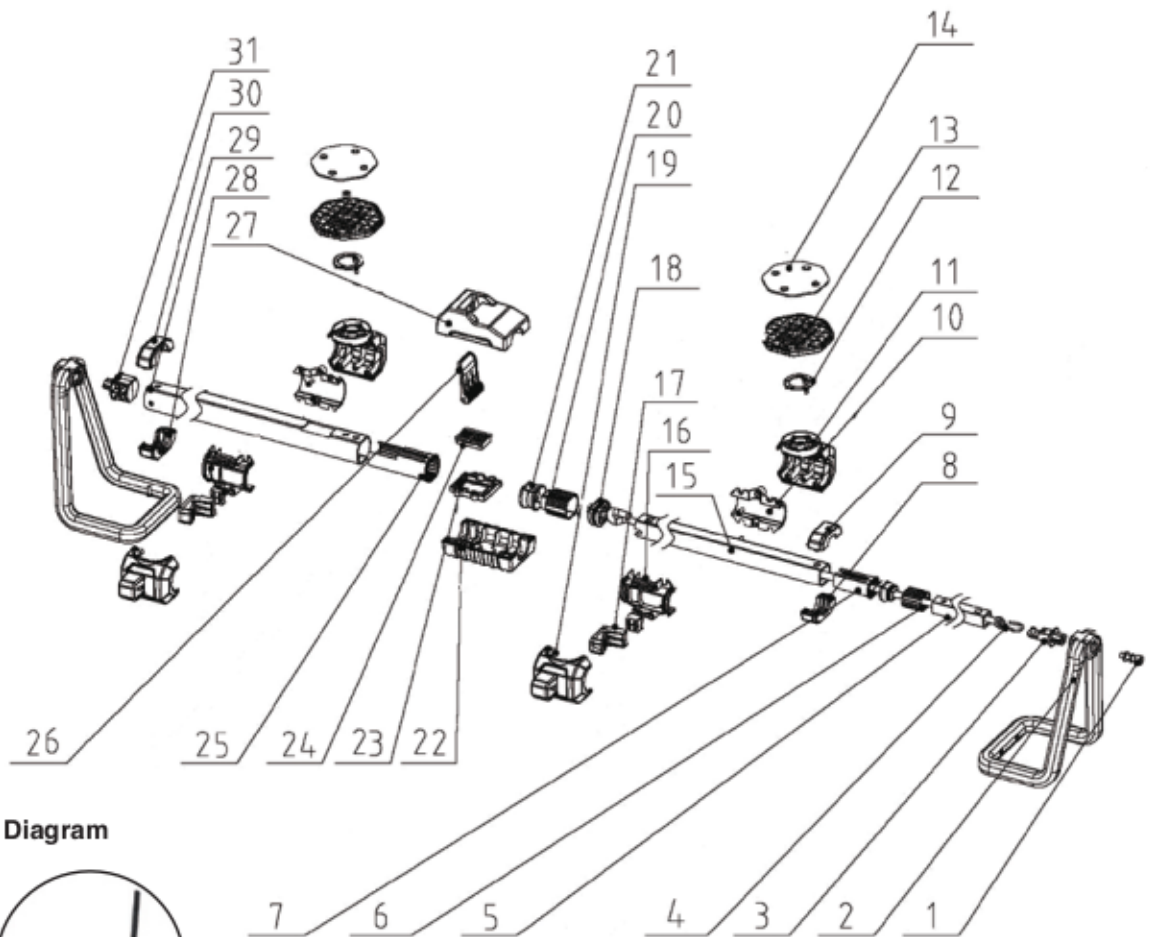

Model:

82ULB

Product Type:

UNDERHOOD LIGHT BAR**PARTS BREAKDOWN**

Call 1.800.221.9705 for questions concerning performance of the product or other inquiries.

**Assembly Diagram****Parts List**

Index	Part No.	Description	Qty
1	82ULB-01	The Fixed Screws	1
2	82ULB-02	The Rubber Holder	1
3	82ULB-03	Small Tube Connector	1
4	82ULB-04	Elastic String	1
5	82ULB-05	Small Aluminium Tube	1
6	82ULB-06	Small Sleeve	1
7	82ULB-07	Middle Sleeve	1
8	82ULB-08	Small Tube Front Cover	1
9	82ULB-09	Small Tube Back Cover	1
10	82ULB-10	Tray Mid Tube Right Inner Holder	1
11	82ULB-11	Tray Right Cover	1
12	82ULB-12	Tray Plastic Bead	1
13	82ULB-13	Tray Base	1
14	82ULB-14	The Iron Base	1
15	82ULB-15	Middle Aluminium Tube	1
16	82ULB-16	Tray Mid Tube Left Inner Holder	1

Index	Part No.	Description	Qty
17	82ULB-17	Tray Button	1
18	82ULB-18	Small Tube Fixed Seal Ring	1
19	82ULB-19	Tray Left Cover	1
20	82ULB-20	Mid Tube Drivepipe	1
21	82ULB-21	Mid Tube Seal Ring	1
22	82ULB-22	Fixed Base Back Cover	1
23	82ULB-23	Fixed Base Pressing Plate	1
24	82ULB-24	Fixed Base Holder	1
25	82ULB-25	Big Tube Drivepipe	1
26	82ULB-26	Fixed Base Button	1
27	82ULB-27	Fixed Base Front Cover	1
28	82ULB-28	Big Tube Front Cover	1
29	82ULB-29	Large Aluminium Tube	1
30	82ULB-30	Big Tube Back Cover	1
31	82ULB-31	Big Tube Connector	1