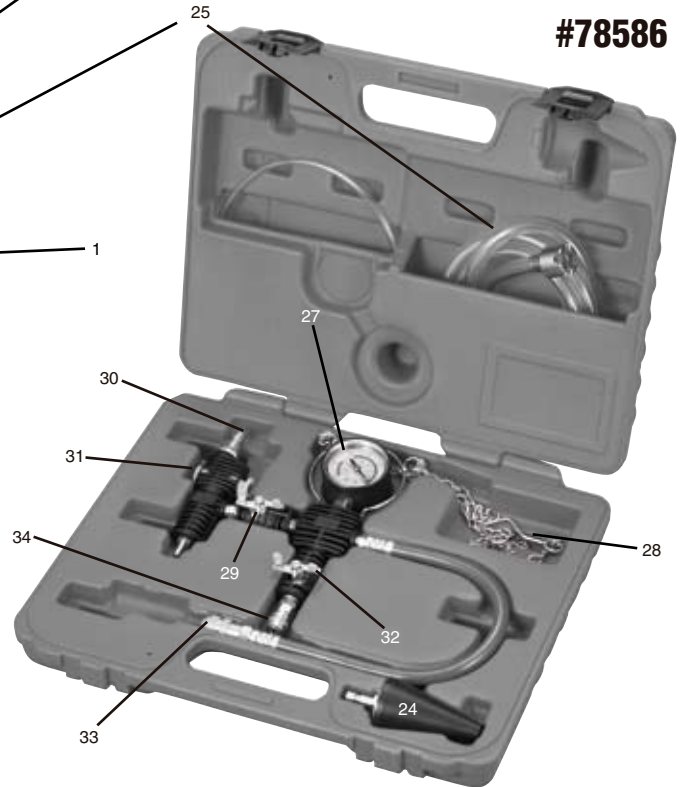

PARTS BREAKDOWN

Call 1.800.221.9705 for questions concerning performance of the product or other inquiries.

#78585

#78586

Parts List

Index No.	Part No.	Description	Qty
1	7858-01	7858-01 Pump with Gauge and Hose Assembly	1
2	7858-0	Temperature Gauge	1
3	7858-3	No.3 Radiator Cap (Steel)	1
4	7858-4	No.4 Radiator Cap (Steel)	1
5	7858-5	No.5 Radiator Cap (Steel)	1
6	78210-16	Handle	1
7	78210-02A	Black Radiator Cap Test Connector R123/R124	1
8	78210-02B	Blue Radiator Cap Test Connector R123/R125	1
9	78210-6	No.6 Radiator Cap (NYLON 66) - Orange	1
10	78210-7	No.7 Radiator Cap (NYLON 66) - Brown	1
11	78210-8	No.8 Radiator Cap (NYLON 66) - White	1
12	78210-9	No.9 Radiator Cap (NYLON 66) - Violet	1
13	78210-10	No.10 Radiator Cap (NYLON 66) - Grey	1
14	78210-11	No.11 Radiator Cap (NYLON 66) - Red	1
15	78210-12	No.12 Radiator Cap (NYLON 66) - Green	1
16	78210-13	No.13 Radiator Cap (NYLON 66) - Blue	1
17	78210-14	No.14 Radiator Cap (NYLON 66) - Yellow	1
18	78210-15	No.15 Radiator Cap (NYLON 66) - Pink	1

Index No.	Part No.	Description	Qty
19	78585-16	No.16 Radiator Cap (NYLON 66) - Purple	1
20	78585-17	No.17 Radiator Cap (NYLON 66) - Light Blue	1
21	78585-18	No.18 Radiator Cap (NYLON 66) - Turquoise	1
22	78585-19	No.19 Radiator Cap (NYLON 66) - Violet	1
23	78585-20	Vacuum Type Purge and Refill Tool	1
24	78586-01	Universal Rubber Radiator Adaptor	1
25	78586-02	Coolant Hose	1
26	78581	Universal Adapter for Astro Model 78585	1
27	78586-03	Gauge	1
28	78586-04	Hook	1
29	78586-05	Valve	1
30	78586-06	Air Supply	1
31	78586-07	Off/On Button	1
32	78586-08	Valve	1
33	78586-09	Radiator Cap Quick Coupler	1
34	78586-10	Coolant Hose Quick Coupler	1
35	7858-01G	Gauge	1
36	7858-01H	Hose Assembly	1