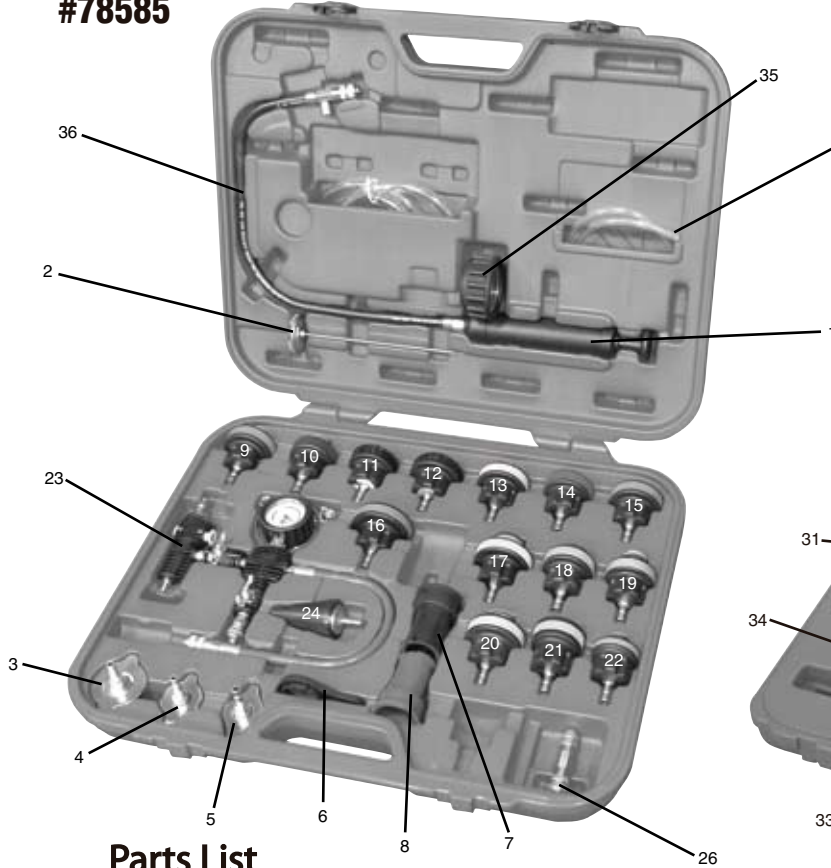

PARTS BREAKDOWN

Call 1.800.221.9705 for questions concerning performance of the product or other inquiries.

#78585

#78586

Parts List

Index No.	Part No.	Description	Qty
1	7858-01	7858-01 Pump with Gauge and Hose Assembly	1
2	7858-0	Temperature Gauge	1
3	7858-3	No.3 Radiator Cap (Steel)	1
4	7858-4	No.4 Radiator Cap (Steel)	1
5	7858-5	No.5 Radiator Cap (Steel)	1
6	78210-16	Handle	1
7	78210-02A	Black Radiator Cap Test Connector R123/R124	1
8	78210-02B	Blue Radiator Cap Test Connector R123/R125	1
9	78210-6	No.6 Radiator Cap (NYLON 66) - Orange	1
10	78210-7	No.7 Radiator Cap (NYLON 66) - Brown	1
11	78210-8	No.8 Radiator Cap (NYLON 66) - White	1
12	78210-9	No.9 Radiator Cap (NYLON 66) - Violet	1
13	78210-10	No.10 Radiator Cap (NYLON 66) - Grey	1
14	78210-11	No.11 Radiator Cap (NYLON 66) - Red	1
15	78210-12	No.12 Radiator Cap (NYLON 66) - Green	1
16	78210-13	No.13 Radiator Cap (NYLON 66) - Blue	1
17	78210-14	No.14 Radiator Cap (NYLON 66) - Yellow	1
18	78210-15	No.15 Radiator Cap (NYLON 66) - Pink	1

Index No.	Part No.	Description	Qty
19	78585-16	No.16 Radiator Cap (NYLON 66) - Purple	1
20	78585-17	No.17 Radiator Cap (NYLON 66) - Light Blue	1
21	78585-18	No.18 Radiator Cap (NYLON 66) - Turquoise	1
22	78585-19	No.19 Radiator Cap (NYLON 66) - Violet	1
23	78585-20	Vacuum Type Purge and Refill Tool	1
24	78586-01	Universal Rubber Radiator Adaptor	1
25	78586-02	Coolant Hose	1
26	78581	Universal Adapter for Astro Model 78585	1
27	78586-03	Gauge	1
28	78586-04	Hook	1
29	78586-05	Valve	1
30	78586-06	Air Supply	1
31	78586-07	Off/On Button	1
32	78586-08	Valve	1
33	78586-09	Radiator Cap Quick Coupler	1
34	78586-10	Coolant Hose Quick Coupler	1
35	7858-01G	Gauge	1
36	7858-01H	Hose Assembly	1