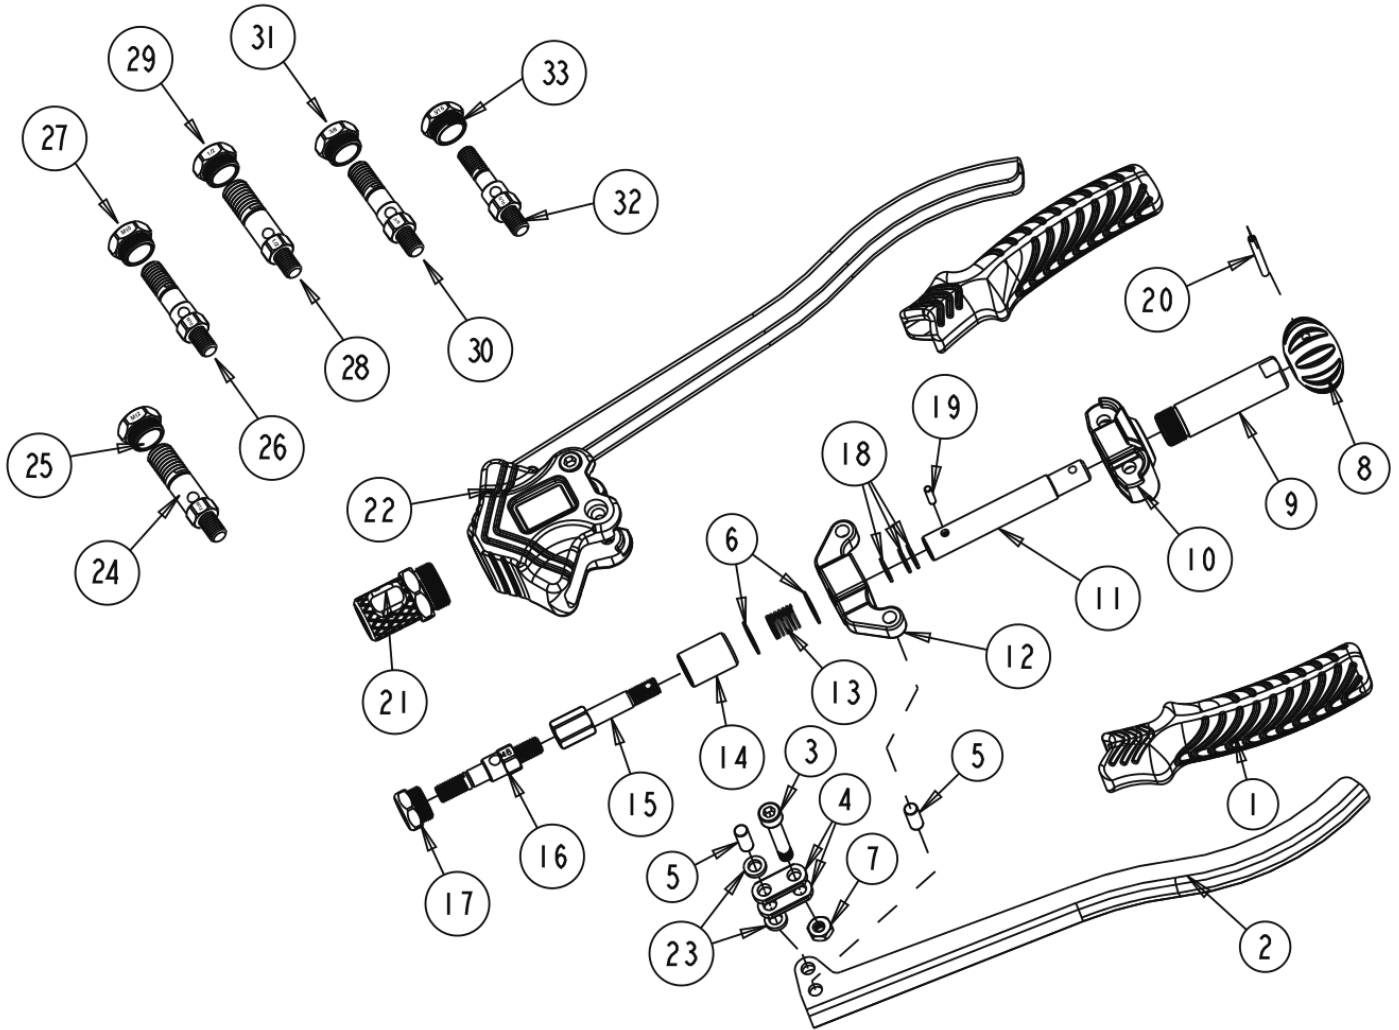

Call 1.800.221.9705 for questions concerning performance of the product or other inquiries.

PARTS BREAKDOWN

Parts List

| Index | Part No. | Description | Qty | Index | Part No. | Description | Qty |
|-------|----------|--------------------|-----|-------|----------|----------------------|-----|
| 1 | 1452-01 | Grip | 2 | 18 | 1452-18 | Spacer | 3 |
| 2 | 1452-02 | Arm | 2 | 19 | 1452-19 | Bushing | 1 |
| 3 | 1452-03 | Screw | 2 | 20 | 1452-20 | Spring Pin | 1 |
| 4 | 1452-04 | Connecting Rod | 4 | 21 | 1452-21 | Outer Sleeve | 1 |
| 5 | 1452-05 | Bushing | 4 | 22 | 1452-22 | Aluminium Alloy Body | 1 |
| 6 | 1452-06 | Spacer | 2 | 23 | 1452-23 | Spacer | 4 |
| 7 | 1452-07 | Locknut | 2 | 24 | 1452-24 | M12 Mandrel | 1 |
| 8 | 1452-08 | Knob | 1 | 25 | 1452-25 | M12 Nosepiece | 1 |
| 9 | 1452-09 | Short Casing Joint | 1 | 26 | 1452-26 | M10 Mandrel | 1 |
| 10 | 1452-10 | Ontology Cap | 1 | 27 | 1452-27 | M10 Nosepiece | 1 |
| 11 | 1452-11 | Knob Screw | 1 | 28 | 1452-28 | 1/2-13 Mandrel | 1 |
| 12 | 1452-12 | Activity Set | 1 | 29 | 1452-29 | 1/2-13 Nosepiece | 1 |
| 13 | 1452-13 | Spring | 1 | 30 | 1452-30 | 3/8-16 Mandrel | 1 |
| 14 | 1452-14 | Hex Sliding Sleeve | 1 | 31 | 1452-31 | 3/8-16 Nosepiece | 1 |
| 15 | 1452-15 | Pull Rod | 1 | 32 | 1452-32 | 5/16-18 Mandrel | 1 |
| 16 | 1452-16 | M8 Mandrel | 1 | 33 | 1452-33 | 5/16-18 Nosepiece | 1 |
| 17 | 1452-17 | M8 Nosepiece | 1 | | | | |